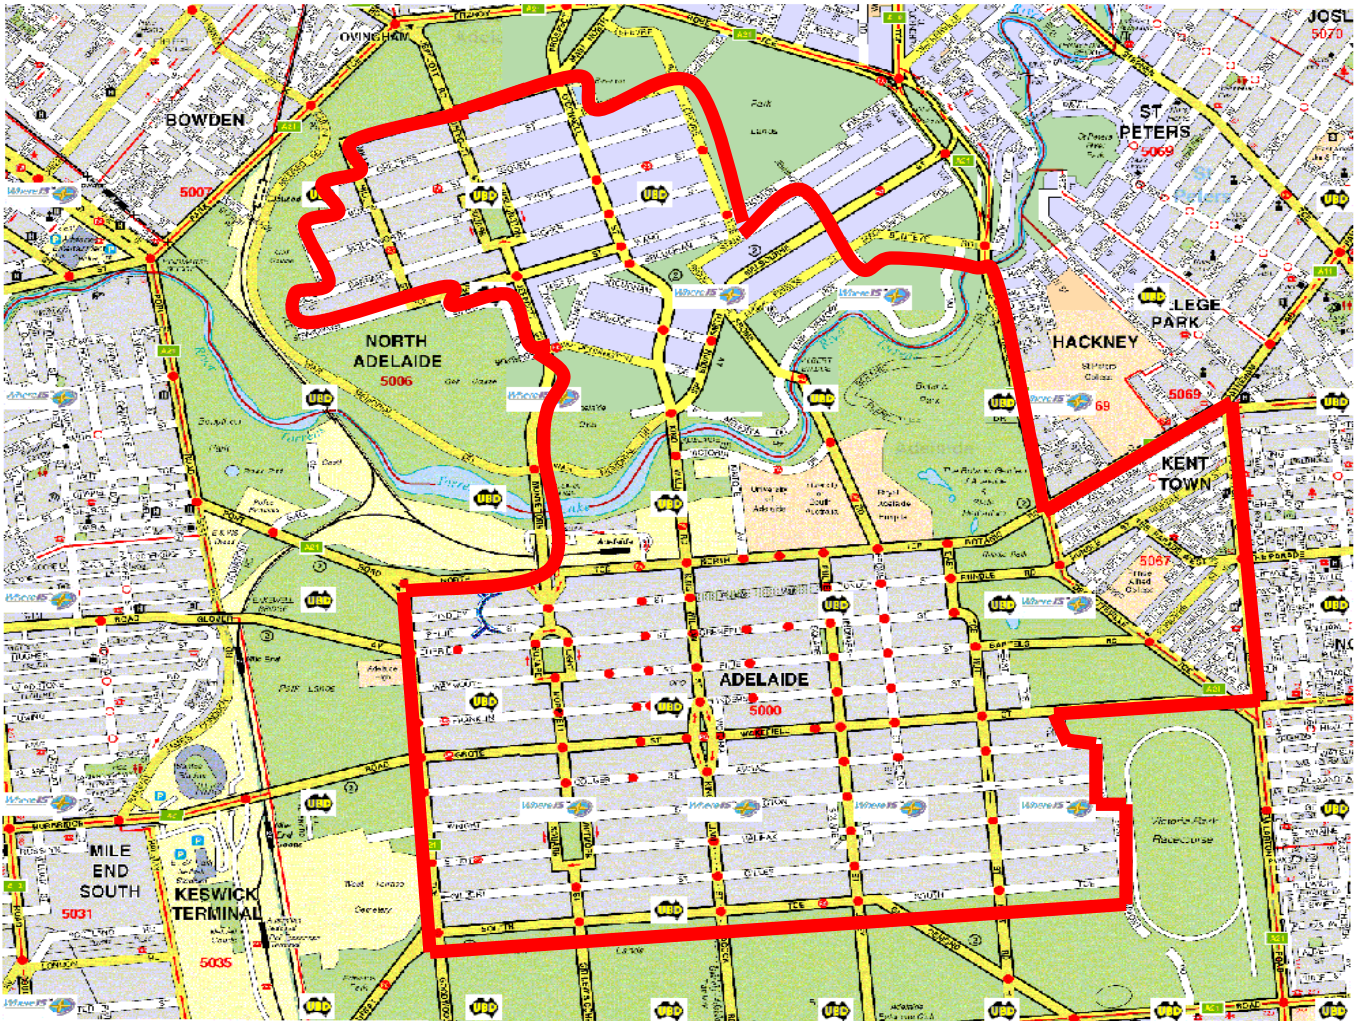

# CITY ESCORT AREA

 This line represents the boundary for Security Escort service.