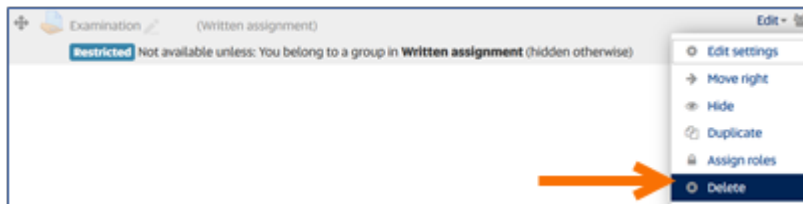

## Instructions

1. Go to the original assignment and select **Delete**.

2. Wait a few minutes whilst learn**online** uncouples this assignment from your Course Outline.
3. Once done you can proceed to add the new exam quiz. See the next guide, **Adding the new exam quiz**.