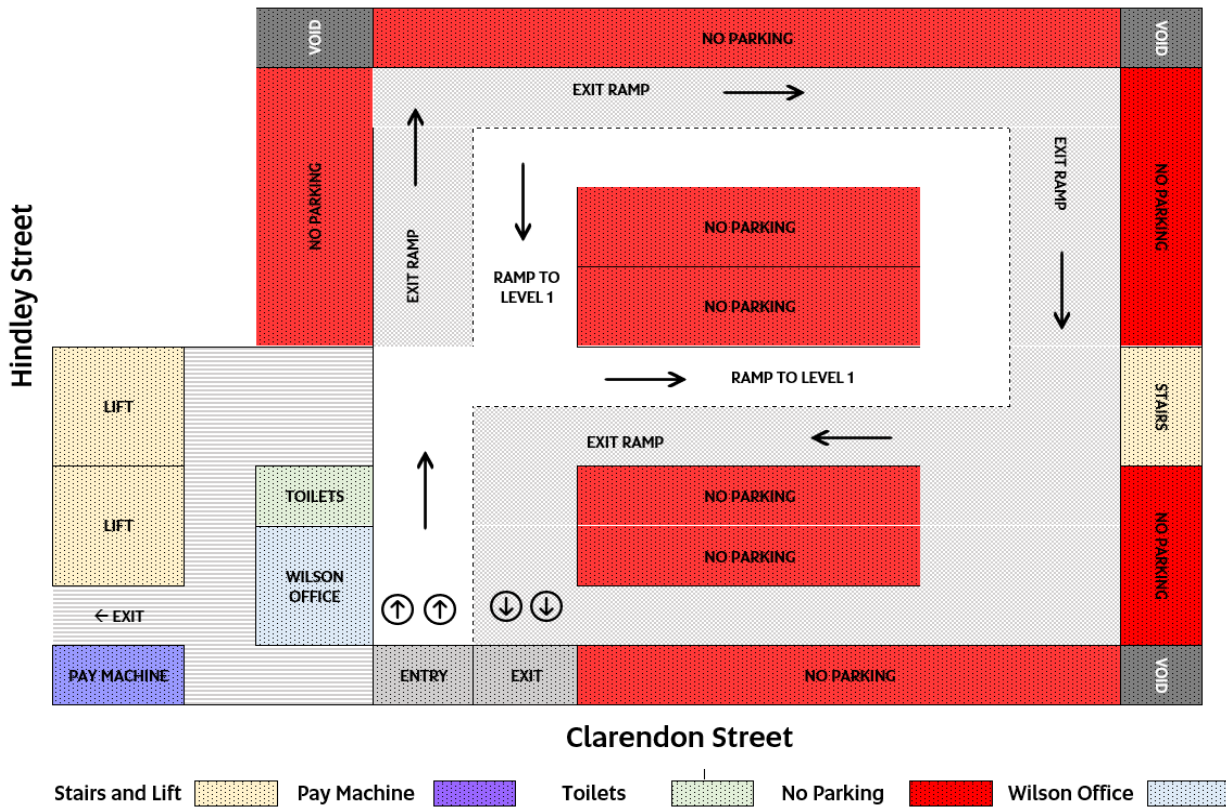

UniSA City West Transit Parking | Wilson Carpark Clarendon Street

GROUND LEVEL

LEVEL ONE