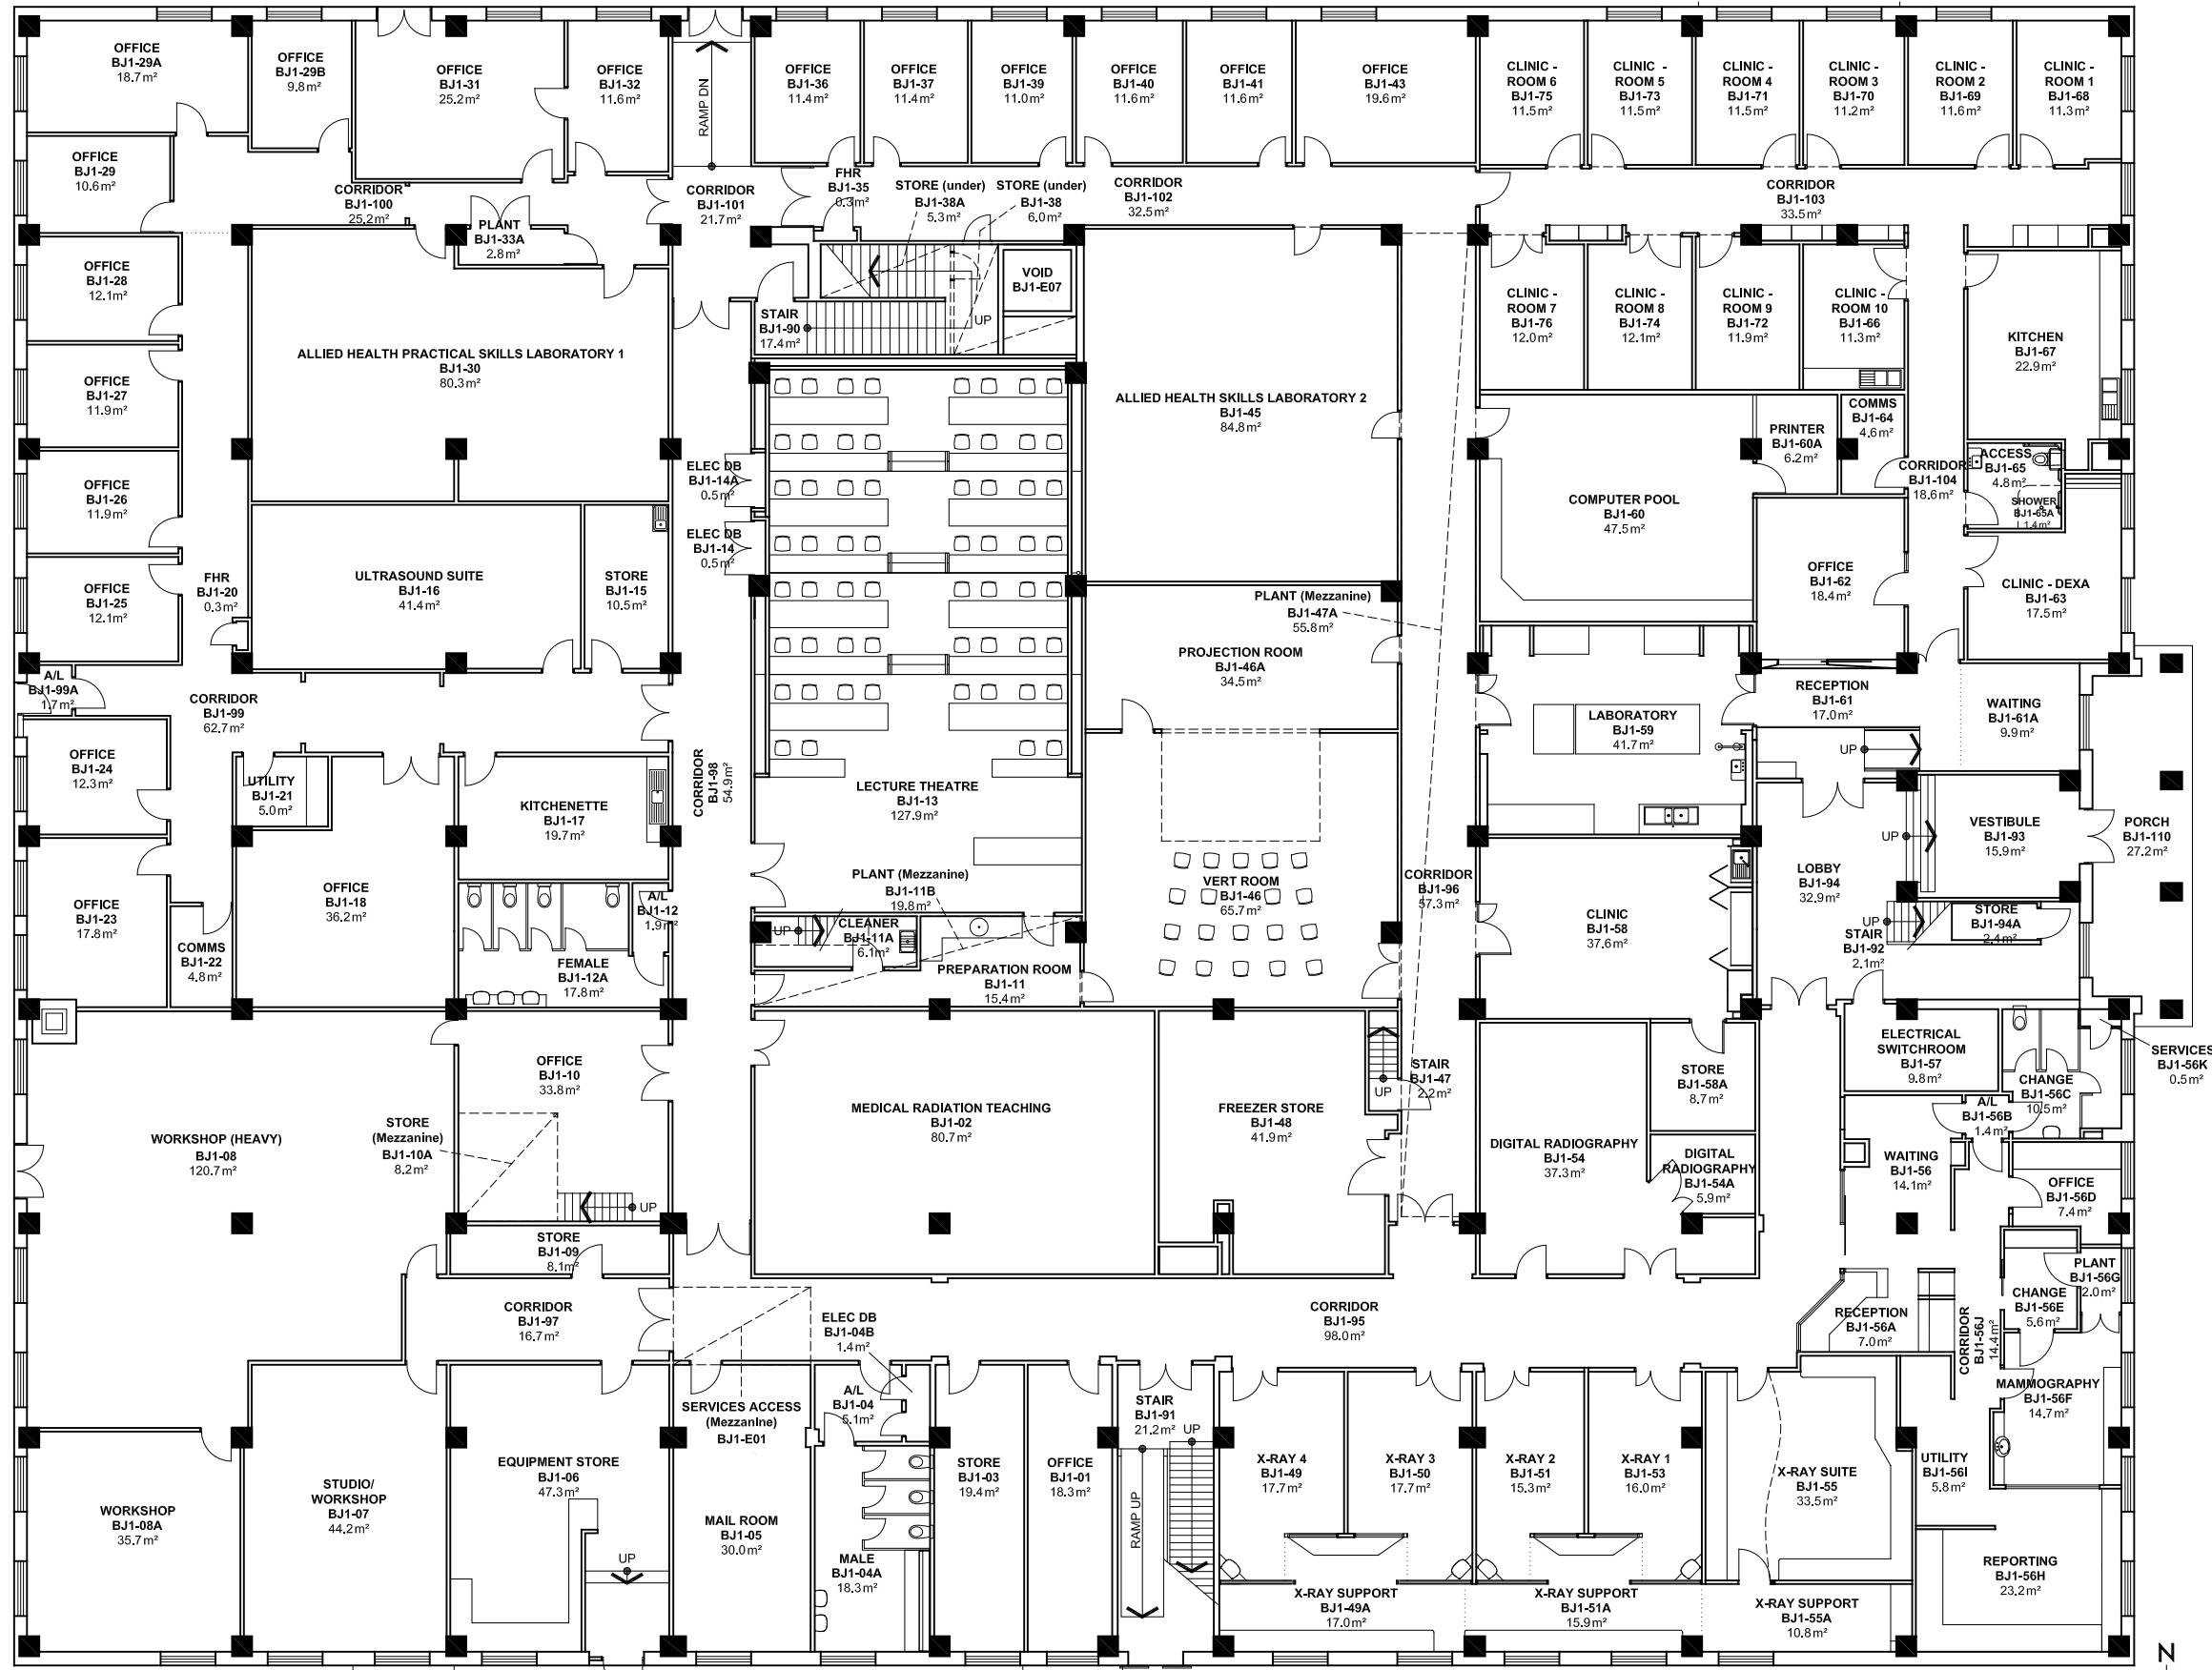

2 4 6 8 10m 20 40 60

NOTES:
Building Records drawings remain the property of the University of South Australia and must be returned upon request.
These drawings may be inaccurate, and are subject to change without notice. Any errors and/or omissions should be reported to the Facilities Management Unit.

UNIVERSITY OF SOUTH AUSTRALIA
FACILITIES MANAGEMENT UNIT
101 Currie Street, Adelaide, SA 5000

BUILDING RECORDS
CITY EAST CAMPUS

Building
BONYTHON JUBILEE BUILDING BJ
LEVEL 1

Scale: Refer to scale bar
Drawn: J Hvalica

Last Update: 02/03/2021

Drawing No.: A102PL01 - W
Revision: zAL