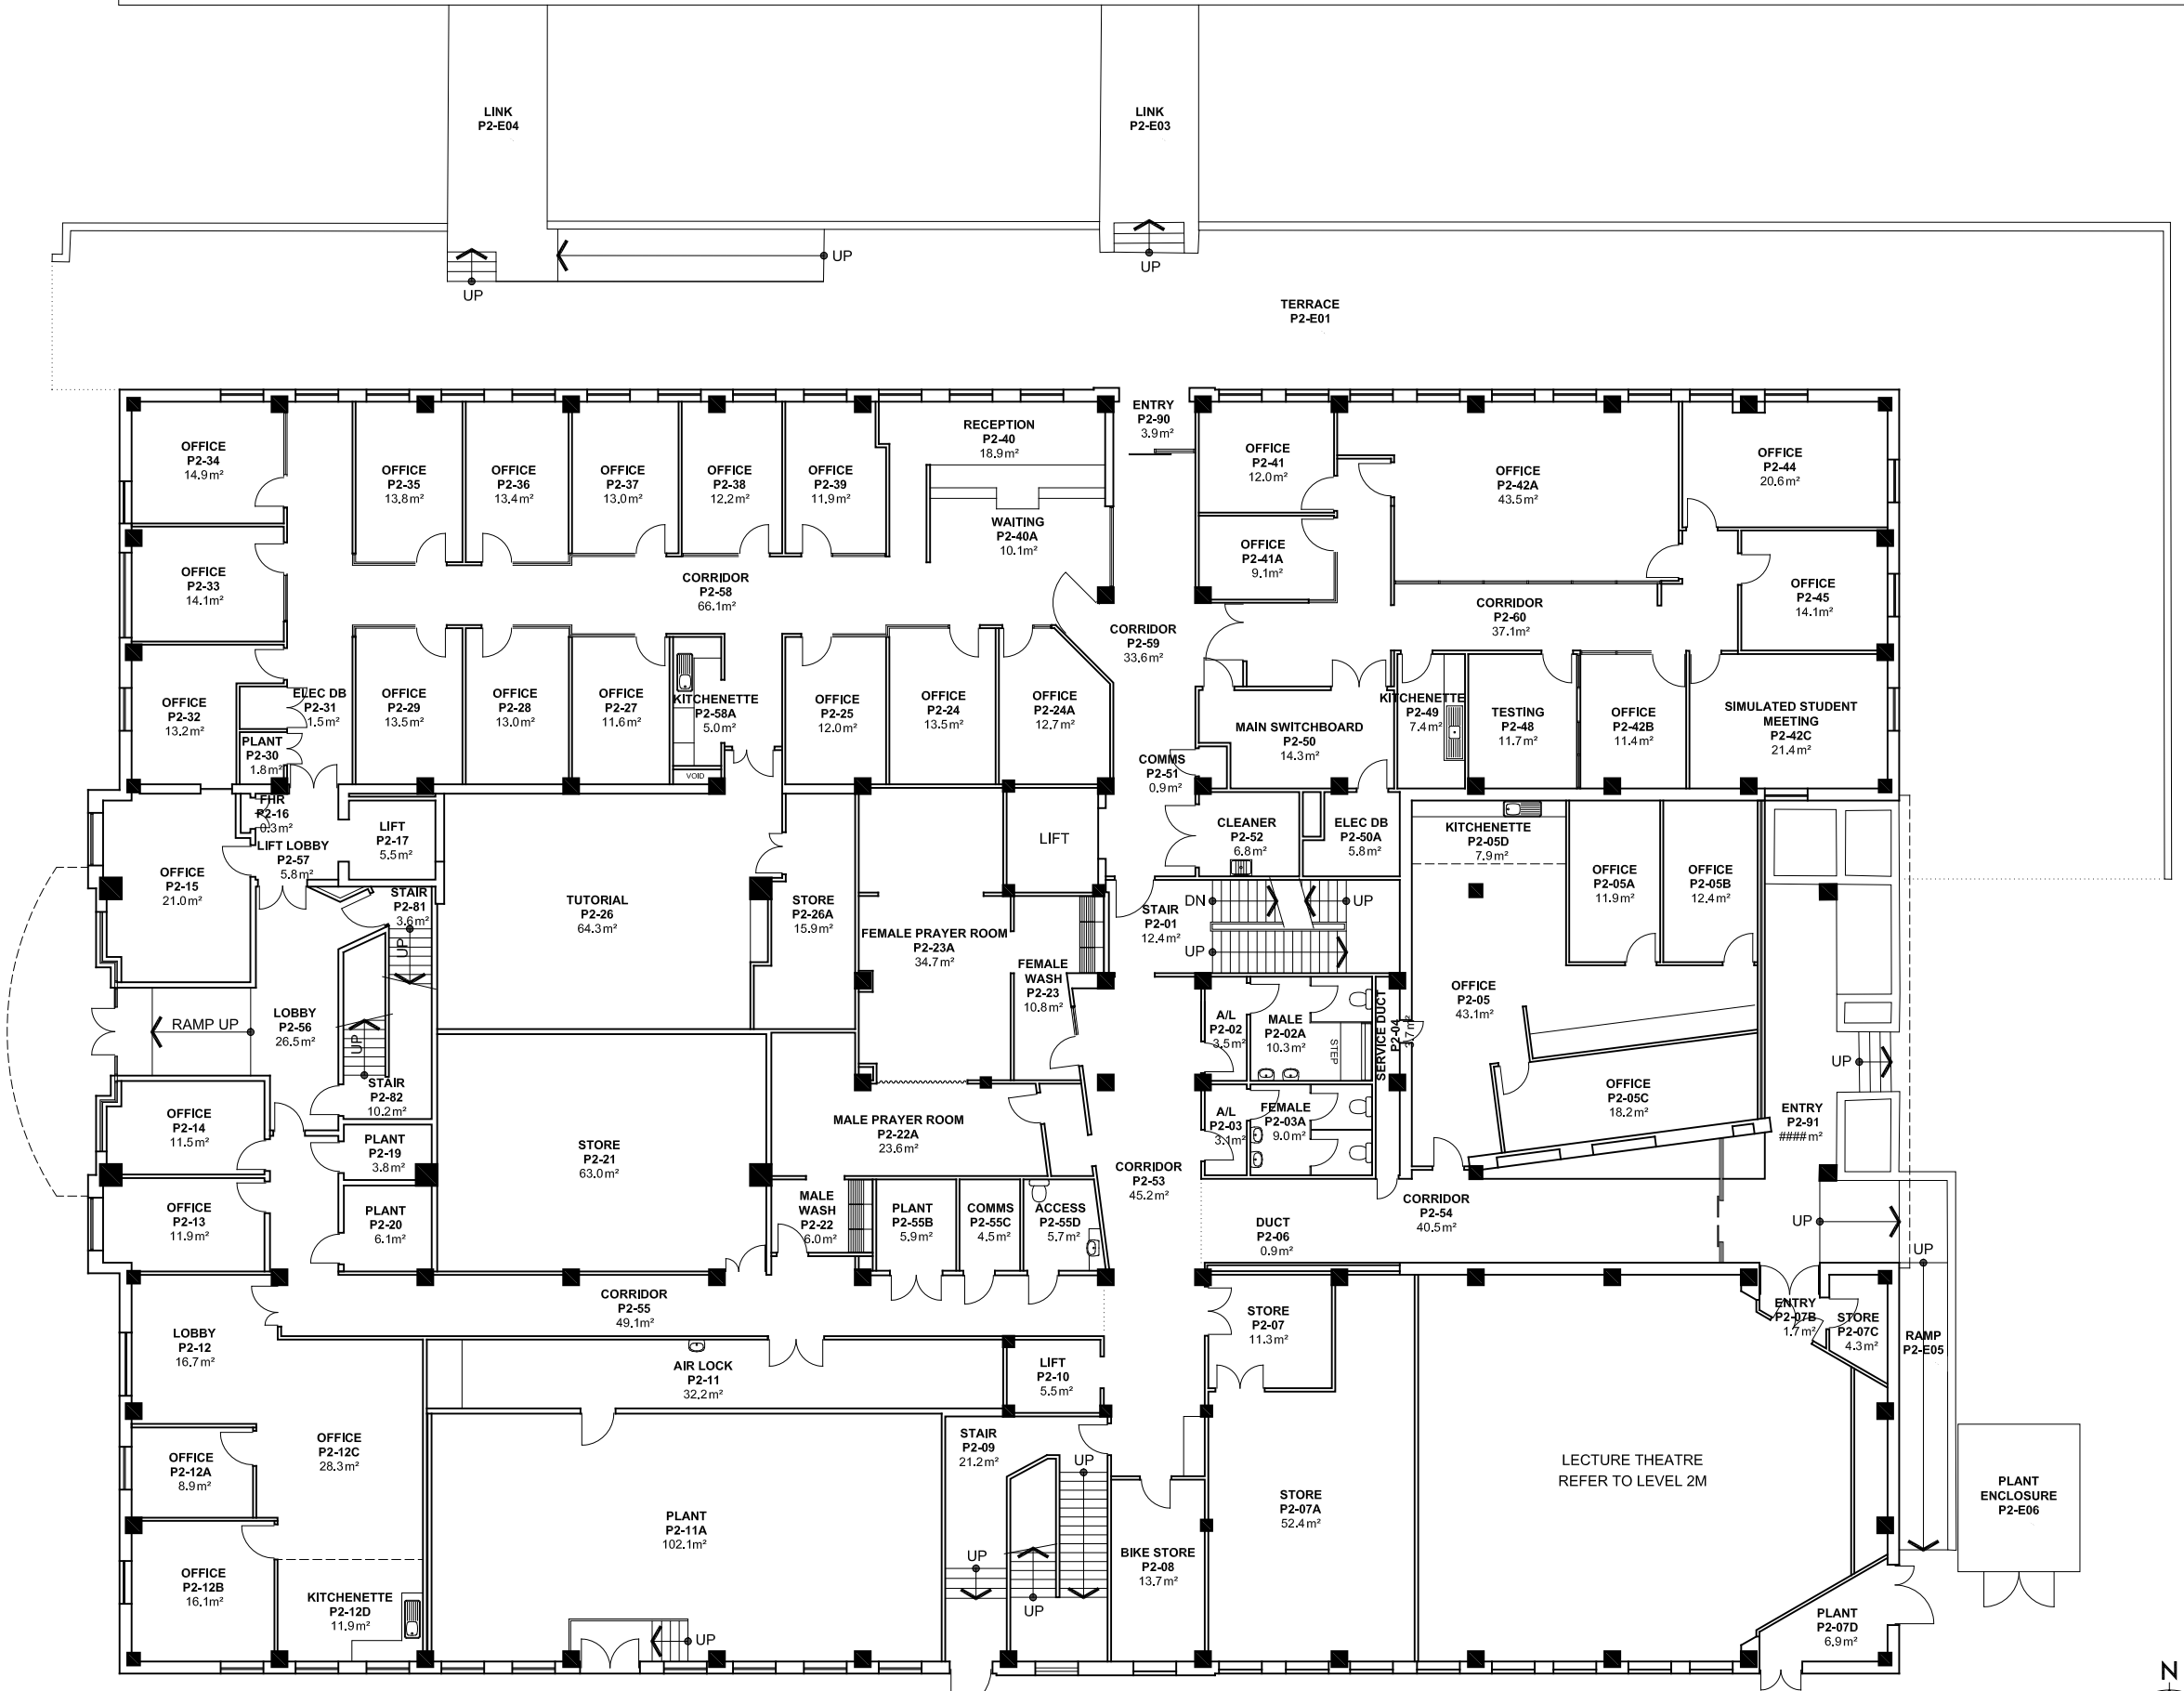

UNIVERSITY OF  
 SOUTH AUSTRALIA

FACILITIES  
 MANAGEMENT  
 UNIT  
 101 Currie Street,  
 Adelaide, SA 5000

BUILDING RECORDS  
 CITY EAST CAMPUS

Building  
 PLAYFORD  
 BUILDING P  
 LEVEL 2

Scale:  
 Refer to scale bar  
 Last Update:  
 08/09/2022

Drawn:  
 J Hvalica

Drawing No.:  
**A103PL02 - W**

Revision:  
**zAE**