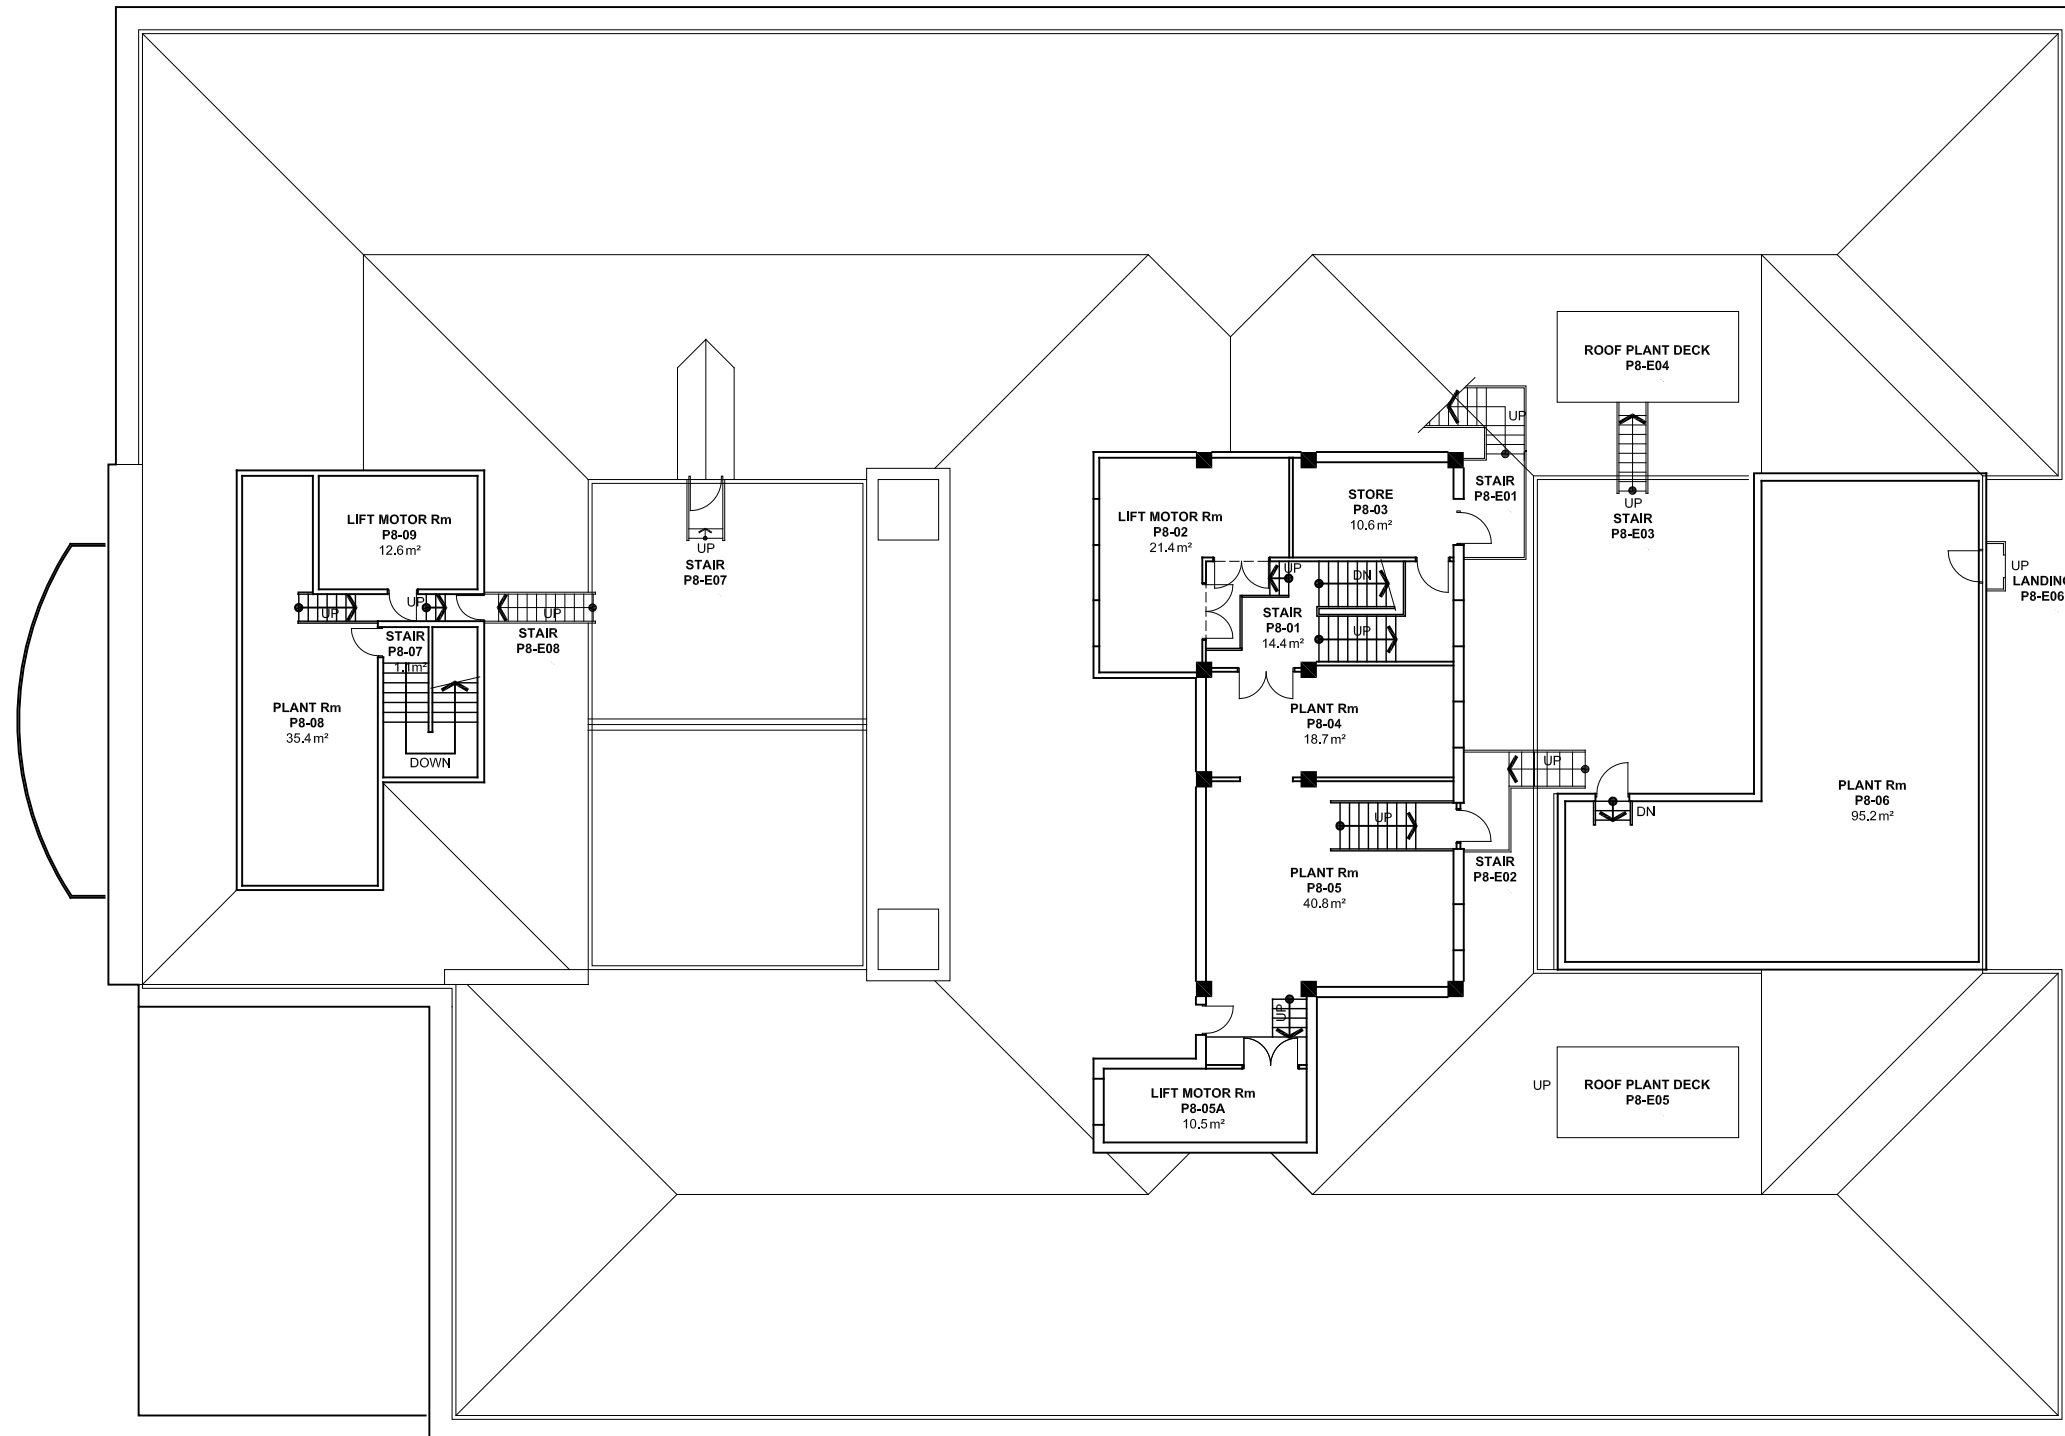

2 4 6 8 10m 20 40 60

NOTES:
 Building Records drawings remain the property of the University of South Australia and must be returned upon request.
 These drawings may be inaccurate, and are subject to change without notice. Any errors and/or omissions should be reported to the Facilities Management Unit.

Scale: Refer to scale bar Drawn: J Hvalica
Last Update: 31/05/2016

Drawing No.: **A103PL08 - W** Revision: **F**