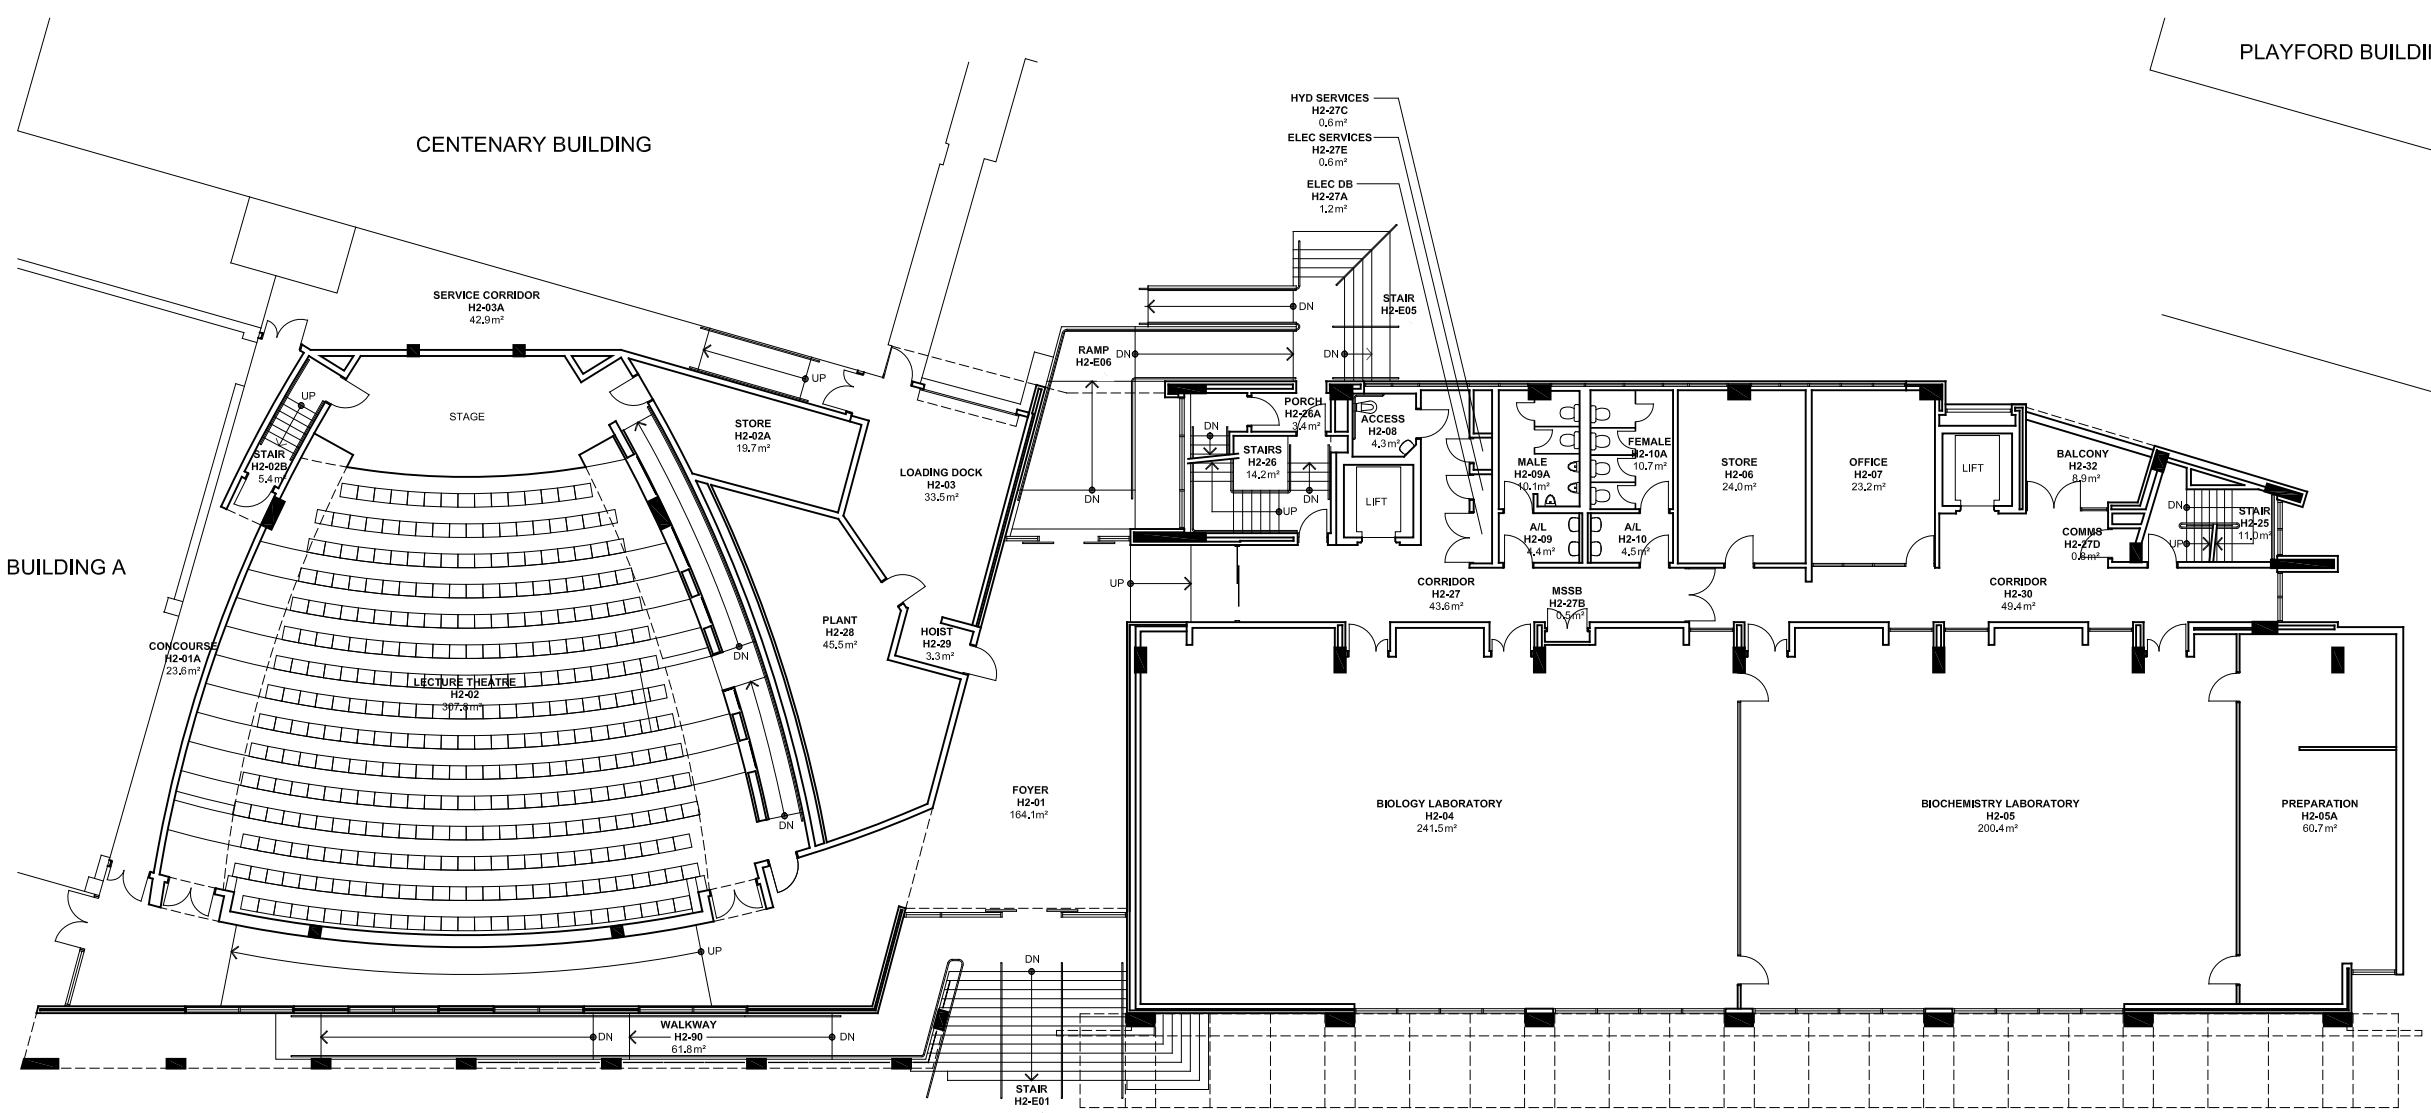

5 10m 25 50 75

**NOTES:**  
 Building Records drawings remain the property of the University of South Australia and must be returned upon request.  
 These drawings may be inaccurate, and are subject to change without notice. Any errors and/or omissions should be reported to the Facilities Management Unit.

UNIVERSITY OF SOUTH AUSTRALIA

FACILITIES MANAGEMENT UNIT  
 101 Currie Street, Adelaide, SA 5000

BUILDING RECORDS  
 CITY EAST CAMPUS

Building  
**BASIL HETZEL BUILDING H**  
**LEVEL 2**

Scale: Refer to scale bar  
 Drawn: J Hvalica  
 Last Update: 07/06/2021

Drawing No.: **A107PL02 - W**  
 Revision: **H**