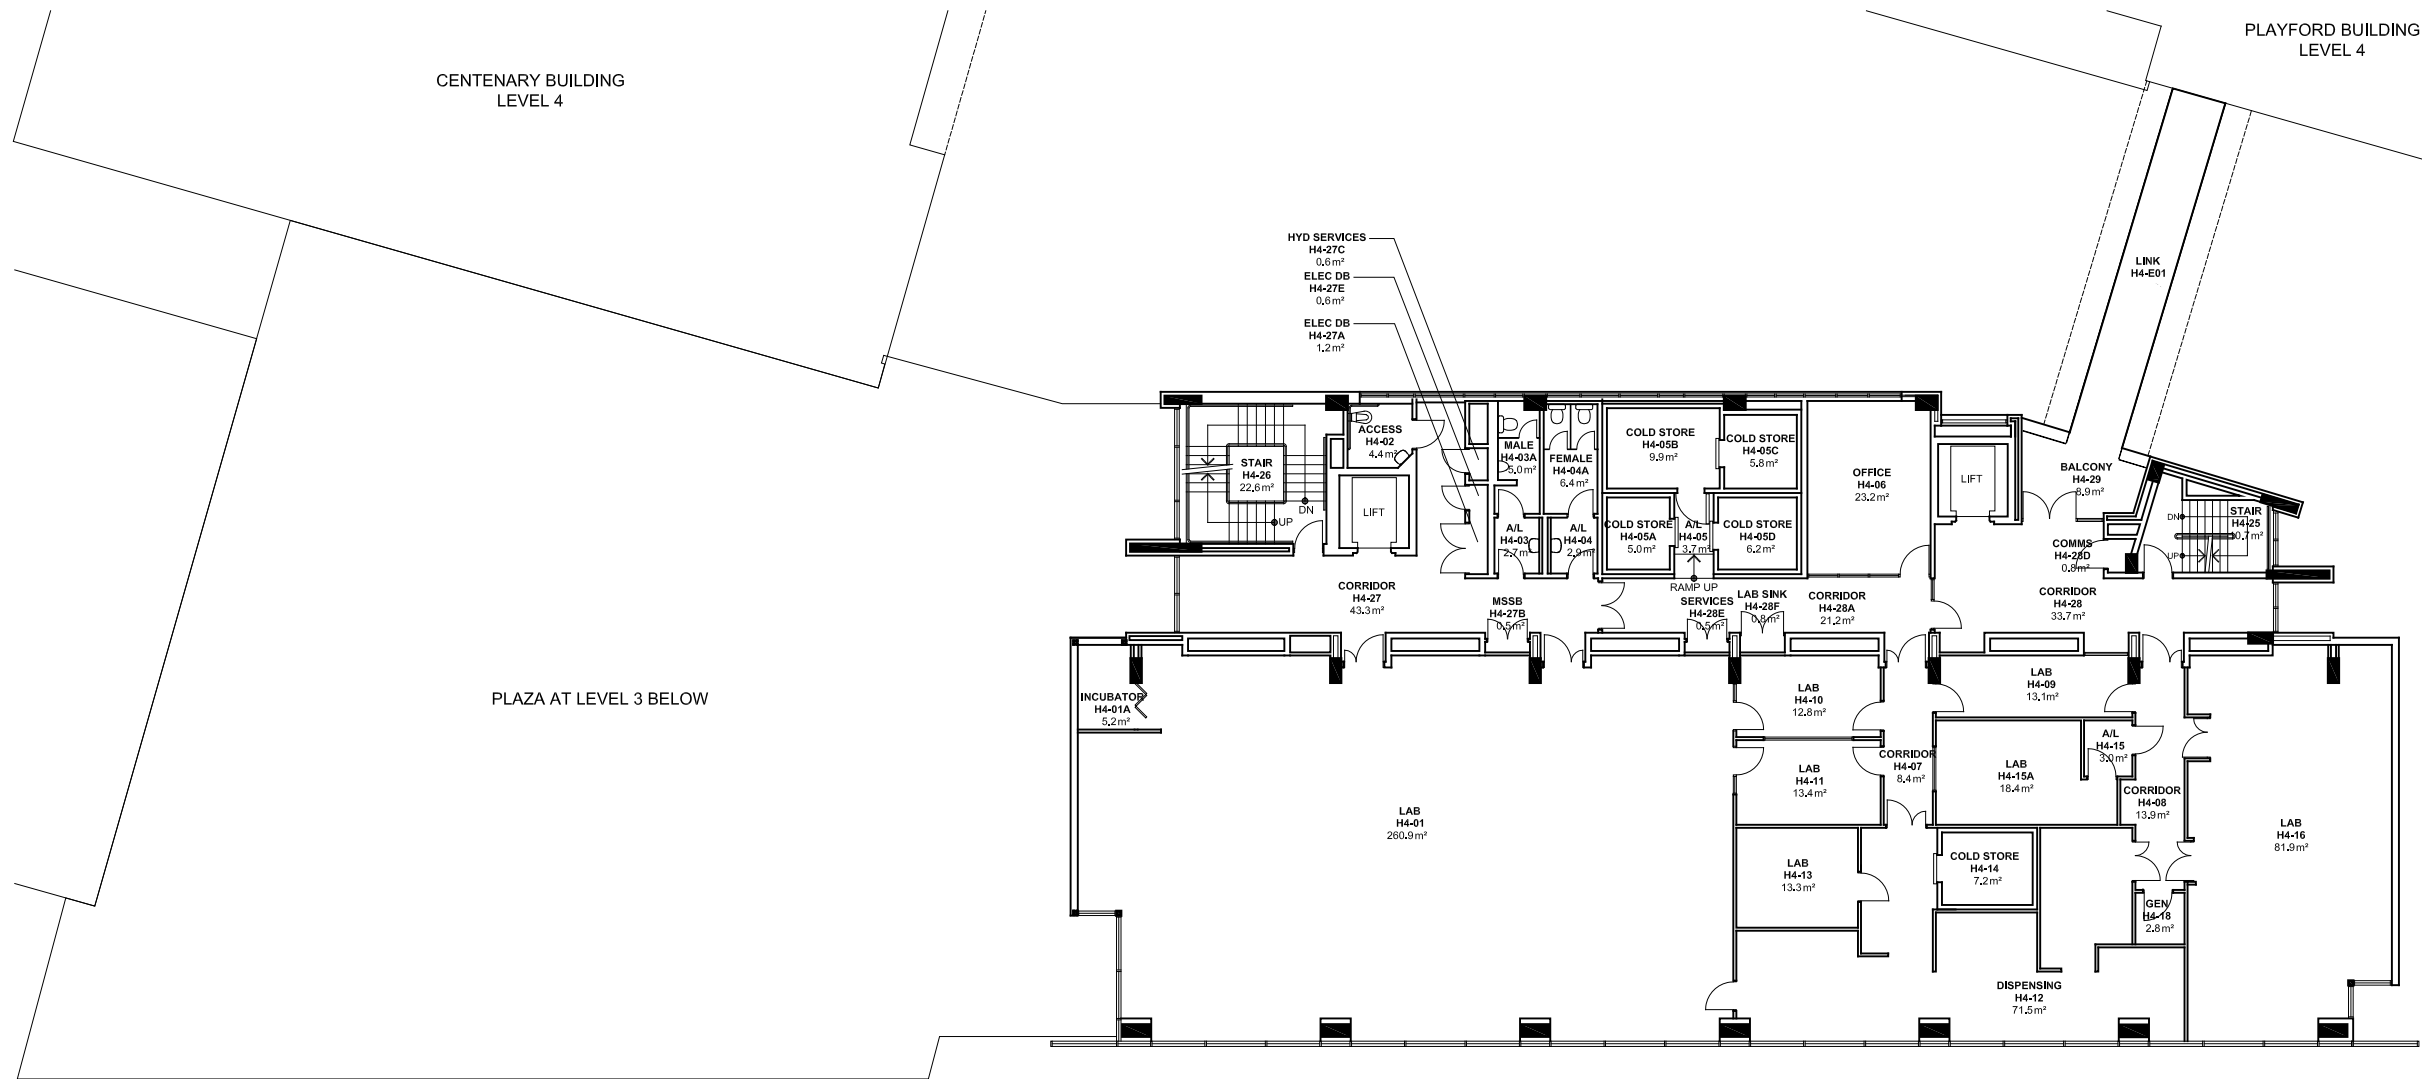

5 10m 25 50 75

**NOTES:**  
 Building Records drawings remain the property of the University of South Australia and must be returned upon request.  
 These drawings may be inaccurate, and are subject to change without notice. Any errors and/or omissions should be reported to the Facilities Management Unit.

**UNIVERSITY OF SOUTH AUSTRALIA**

**FACILITIES MANAGEMENT UNIT**  
 101 Currie Street,  
 Adelaide, SA 5000

**BUILDING RECORDS  
 CITY EAST CAMPUS**

Building  
**BASIL HETZEL  
 BUILDING H  
 LEVEL 4**

Scale: Refer to scale bar  
 Drawn: J Hvalica  
 Last Update: 27/05/2021

Drawing No.: **A107PL04 - W**  
 Revision: **N**