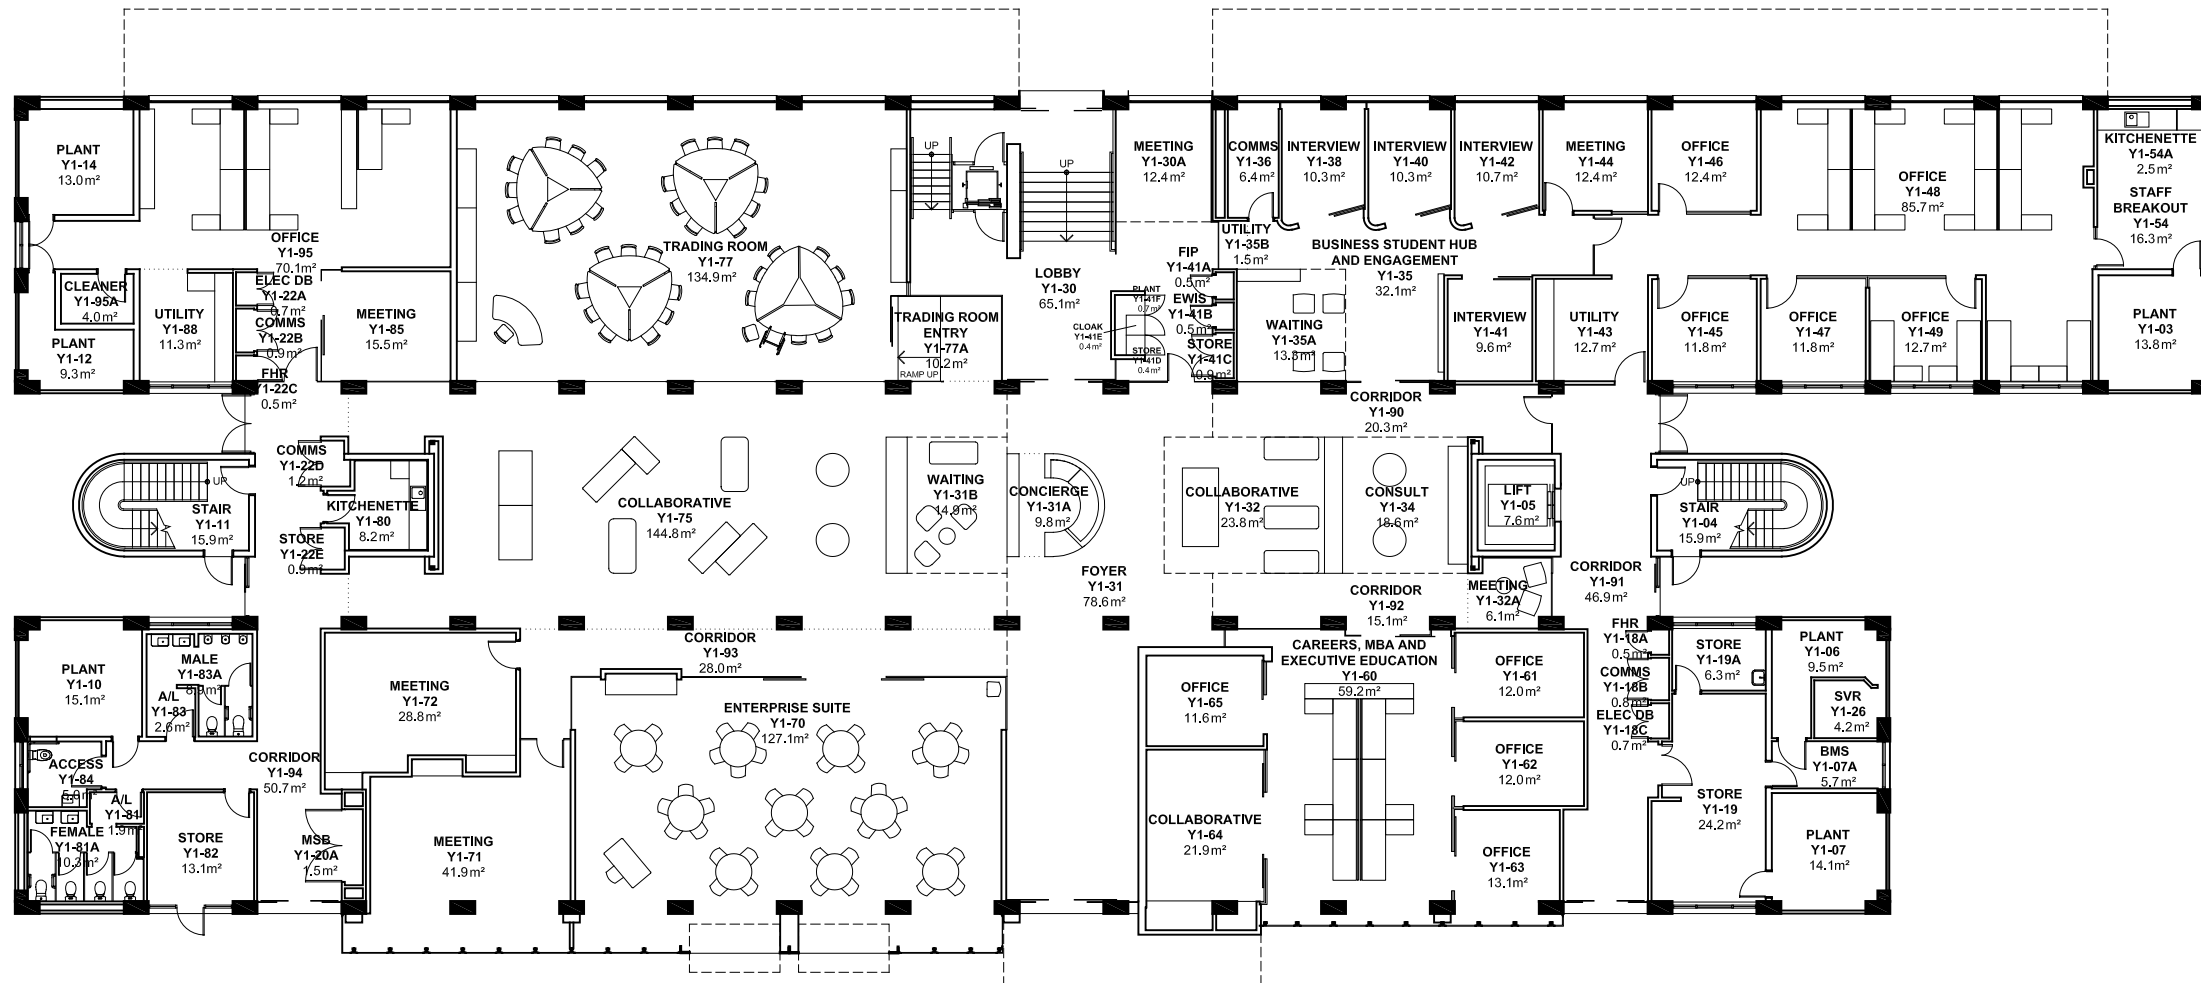

5 10m 25 50 75

NOTES:
 Building Records drawings remain the property of the University of South Australia and must be returned upon request.
 These drawings may be inaccurate, and are subject to change without notice. Any errors and/or omissions should be reported to the Facilities Management Unit.

Scale: Refer to scale bar
 Drawn: J Hvalica
 Last Update: 13/12/2018

Drawing No.: **A701PL01 - W**
 Revision: **Z**