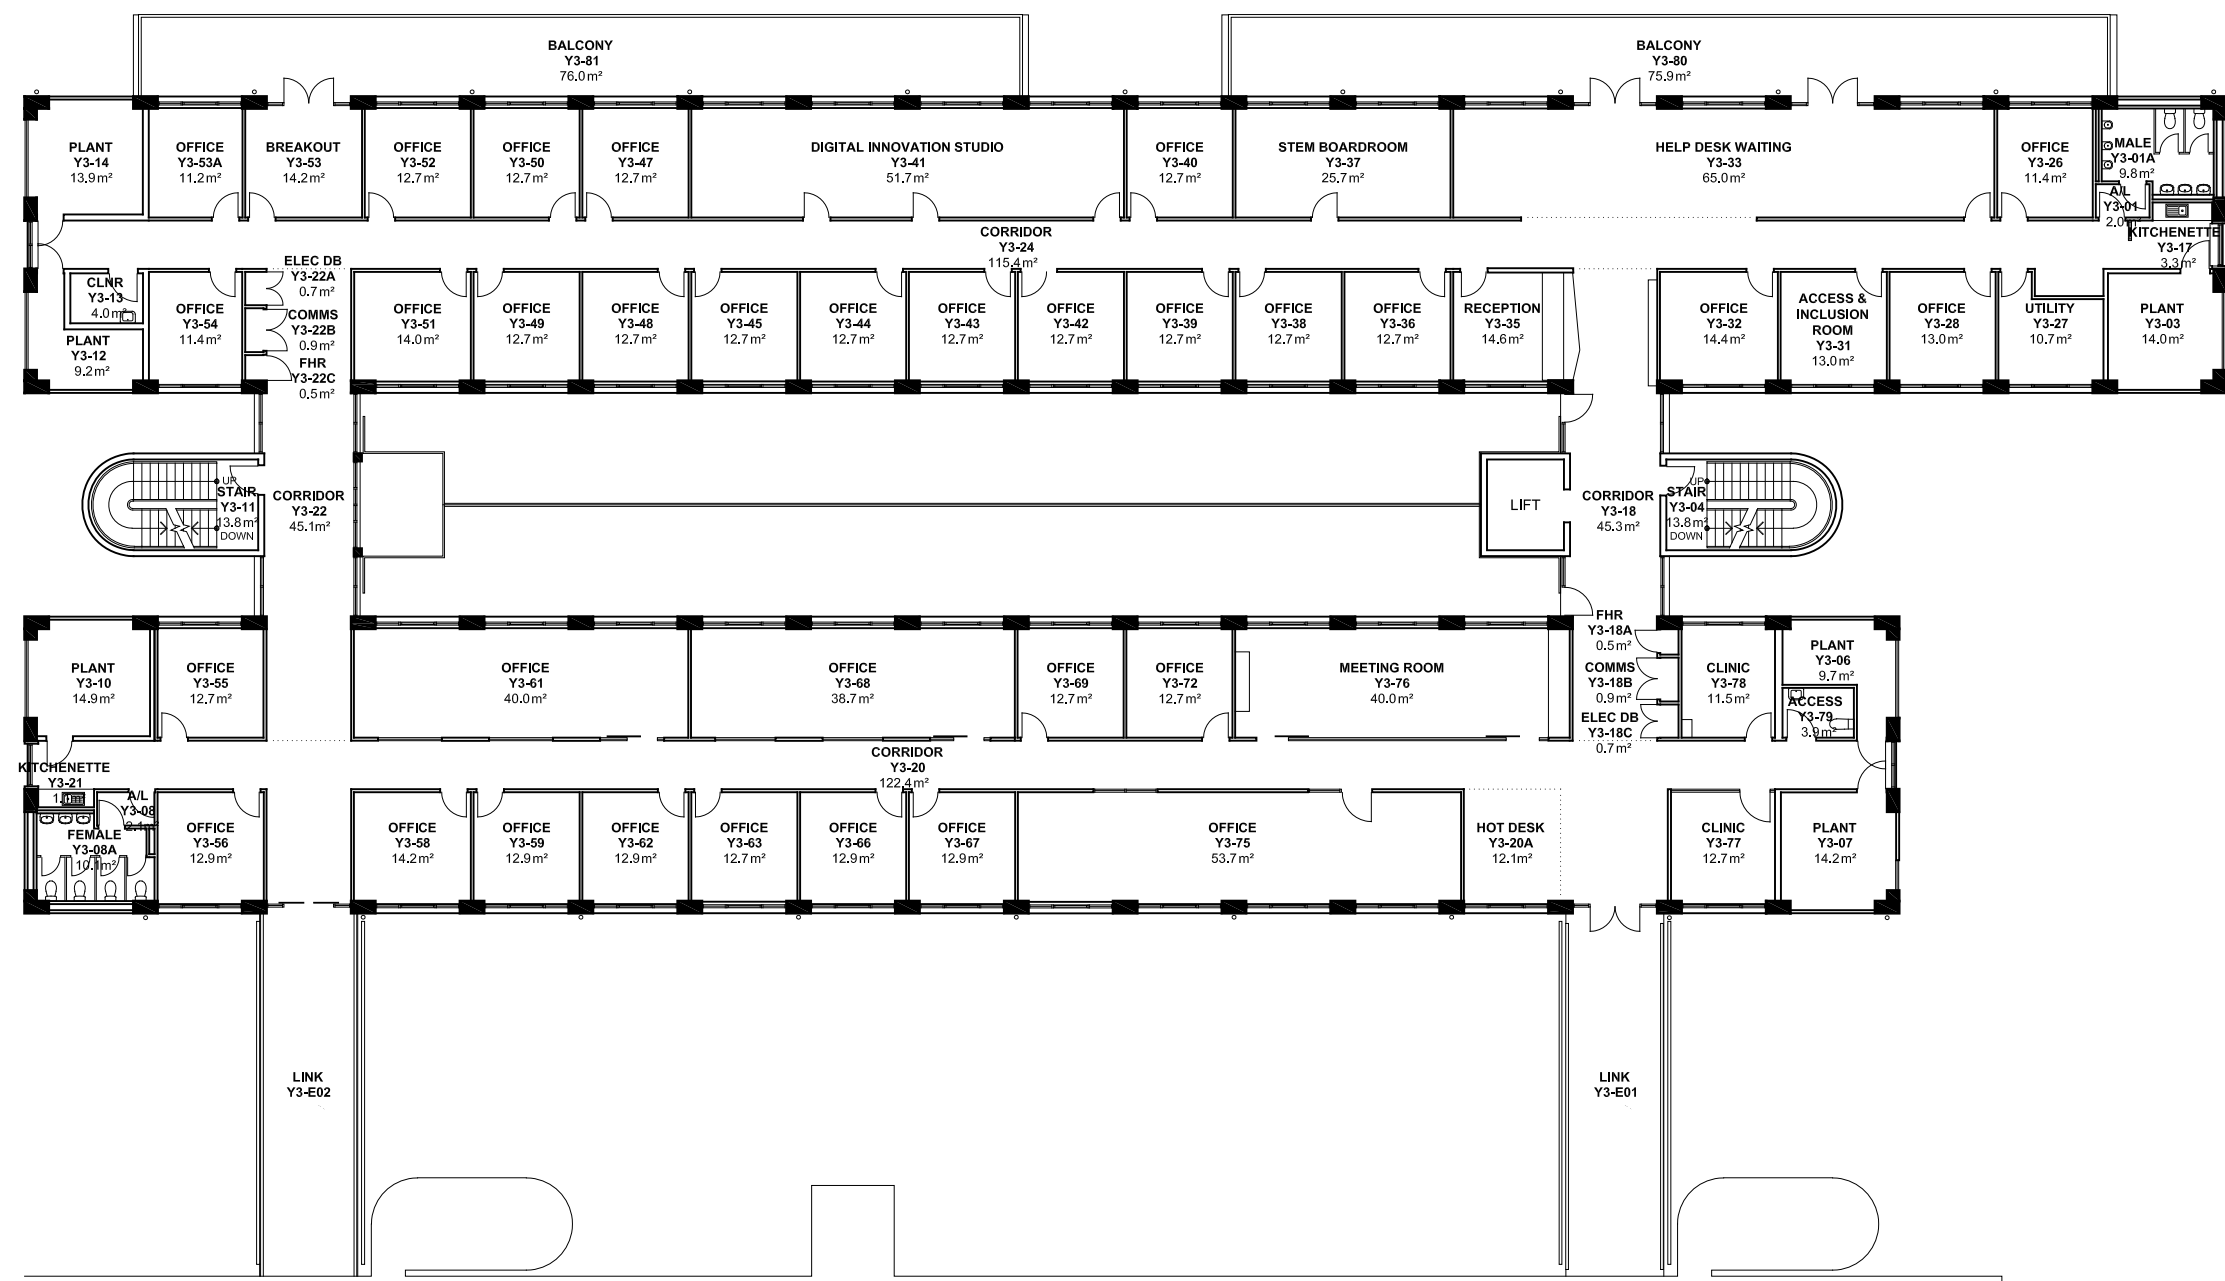

5 10m 25 50 75

**NOTES:**  
 Building Records drawings remain the property of the University of South Australia and must be returned upon request.  
 These drawings may be inaccurate, and are subject to change without notice. Any errors and/or omissions should be reported to the Facilities Management Unit.

BARBARA HANRAHAN BUILDING  
LEVEL 3

UNIVERSITY OF  
SOUTH AUSTRALIA

FACILITIES  
MANAGEMENT  
UNIT

101 Currie Street,  
Adelaide, SA 5000

BUILDING RECORDS  
CITY WEST CAMPUS

Building  
YUNGONDI  
BUILDING Y  
LEVEL 3

Scale: Refer to scale bar  
 Drawn: J Hvalica  
 Last Update: 20/09/2023

Drawing No.: A701PL03 - W  
 Revision: U