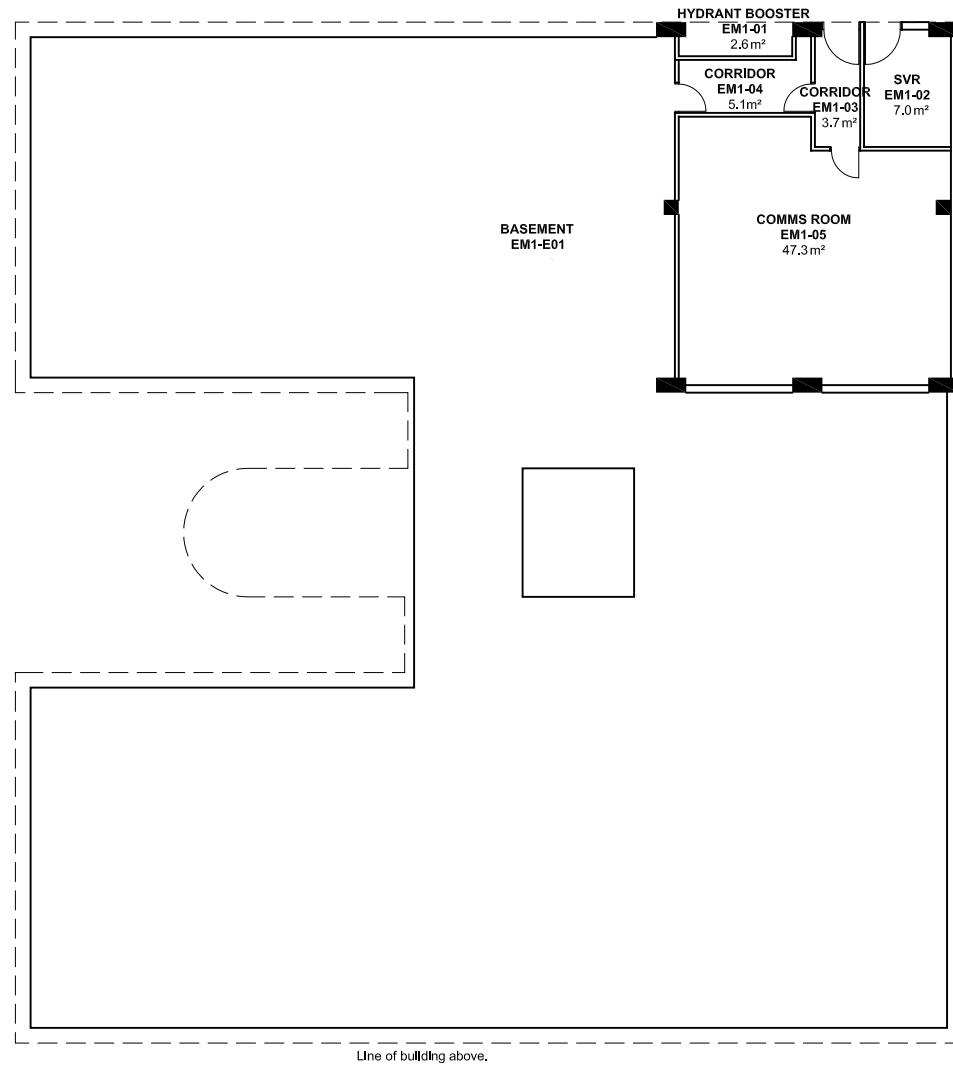

2 4 6 8 10m 20 40 60

NOTES:
Building Records drawings remain the property of the University of South Australia and must be returned upon request.
These drawings may be inaccurate, and are subject to change without notice. Any errors and/or omissions should be reported to the Facilities Management Unit.

Scale:
Refer to scale bar

Drawn:
J Hvalica

Last Update:
12/04/2016

Drawing No.:
A702PL01 - W

Revision:
G