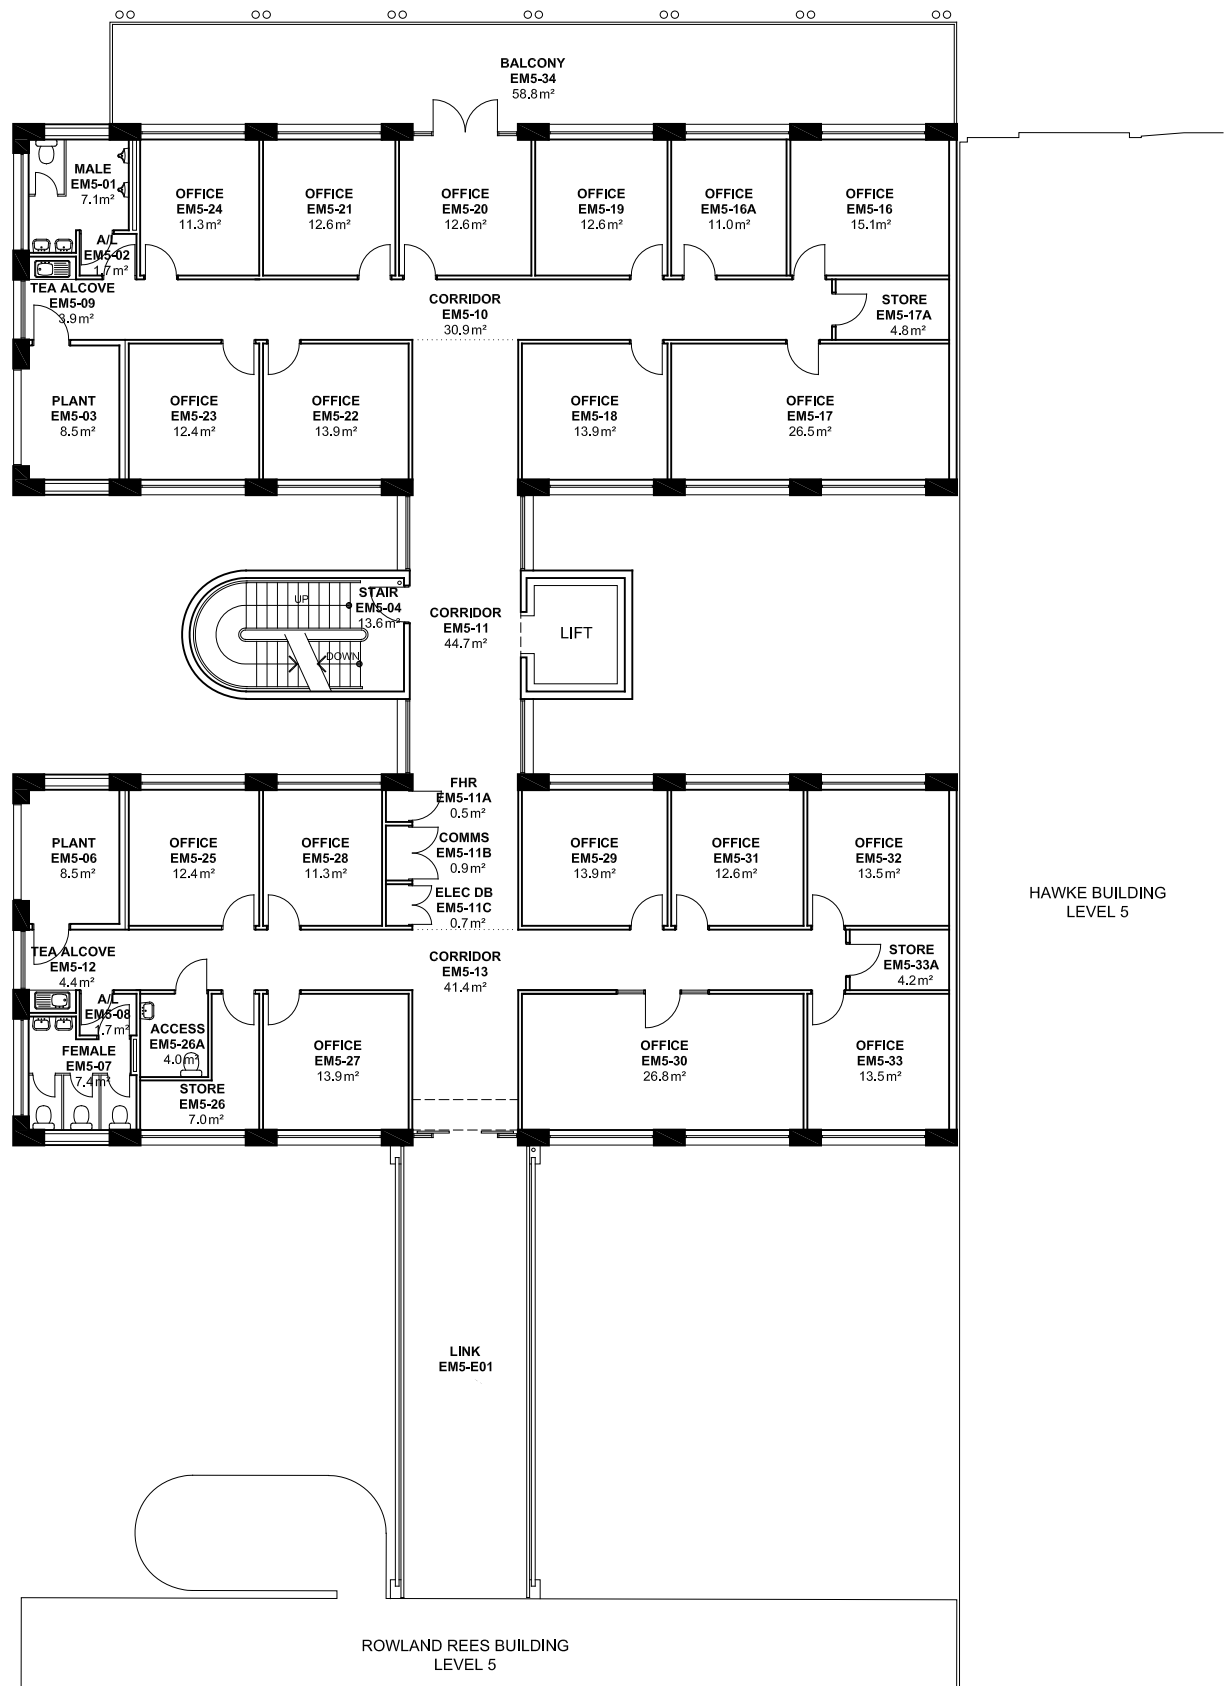

2 4 6 8 10m 20 40 60

NOTES:
 Building Records drawings remain the property of the University of South Australia and must be returned upon request.
 These drawings may be inaccurate, and are subject to change without notice. Any errors and/or omissions should be reported to the Facilities Management Unit.

Drawing No.: **A702PL05 - W**
 Revision: **O**