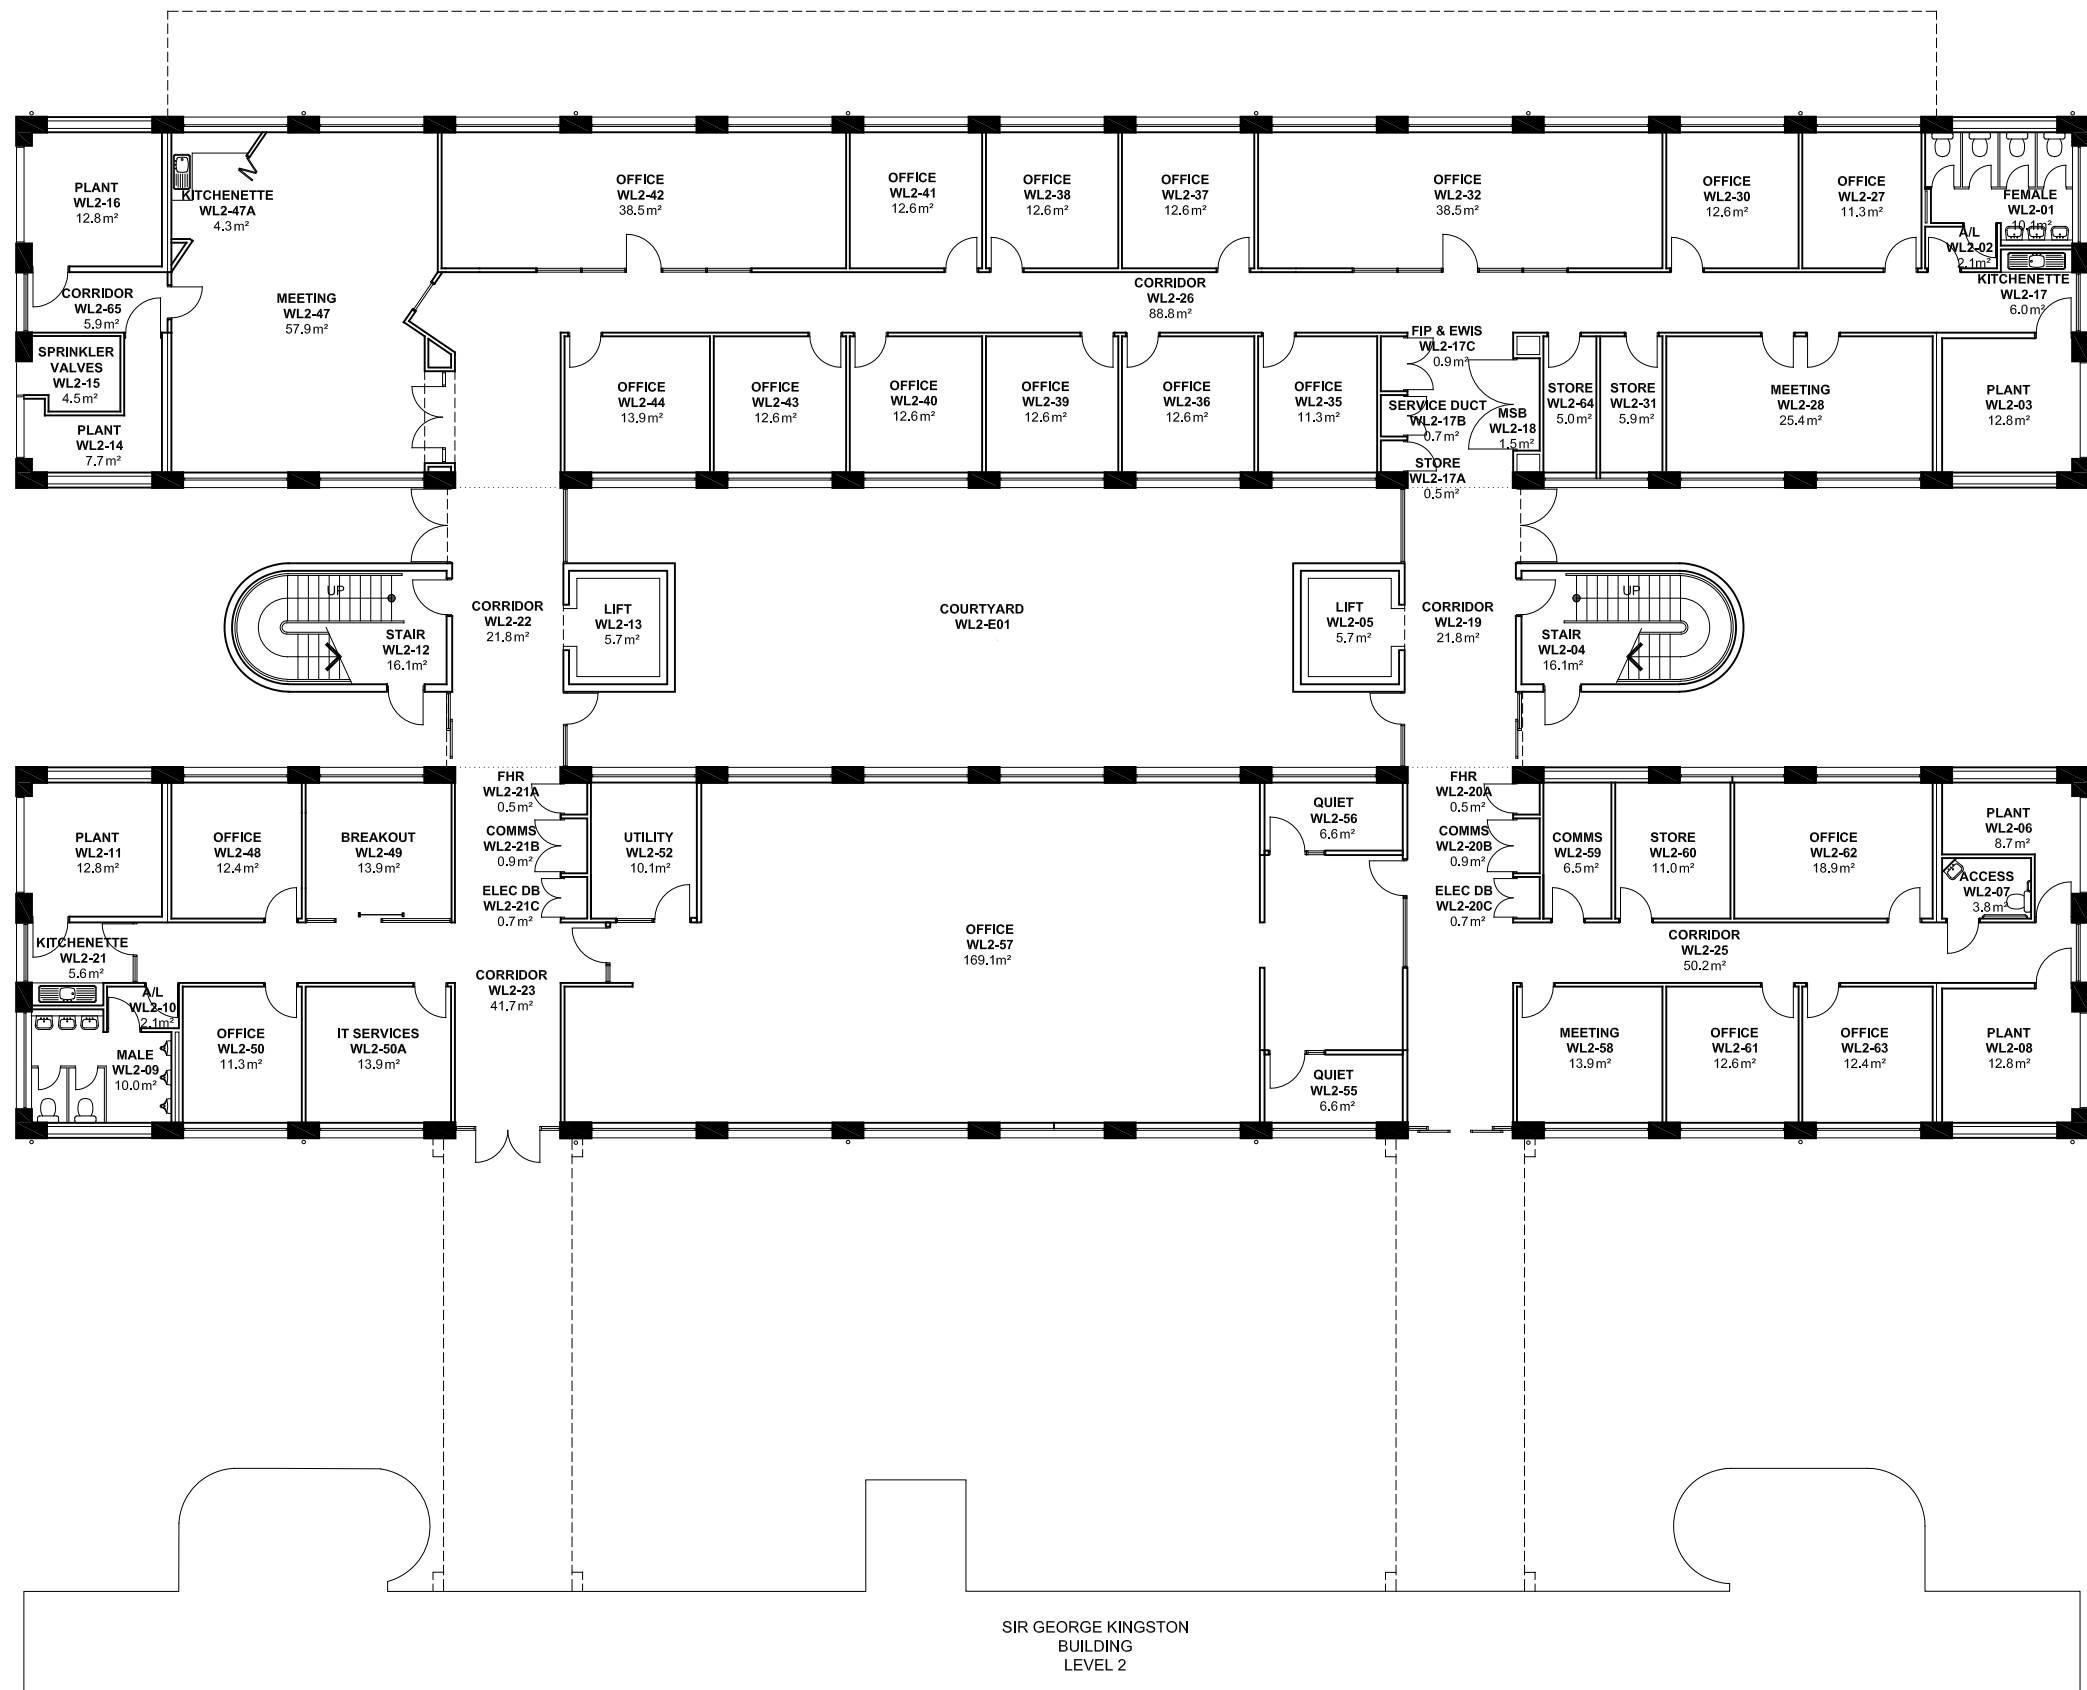

2 4 6 8 10m 20 40 60

NOTES:
 Building Records drawings remain the property of the University of South Australia and must be returned upon request.
 These drawings may be inaccurate, and are subject to change without notice. Any errors and/or omissions should be reported to the Facilities Management Unit.

SIR GEORGE KINGSTON BUILDING LEVEL 2

UNIVERSITY OF SOUTH AUSTRALIA

FACILITIES MANAGEMENT UNIT

101 Currie Street, Adelaide, SA 5000

BUILDING RECORDS
 CITY WEST CAMPUS

Building
 WAY LEE BUILDING WL LEVEL 2

Scale: Refer to scale bar
 Last Update: 18/02/2021
 Drawn: J Hvalica

Drawing No.: A703PL02 - W
 Revision: X