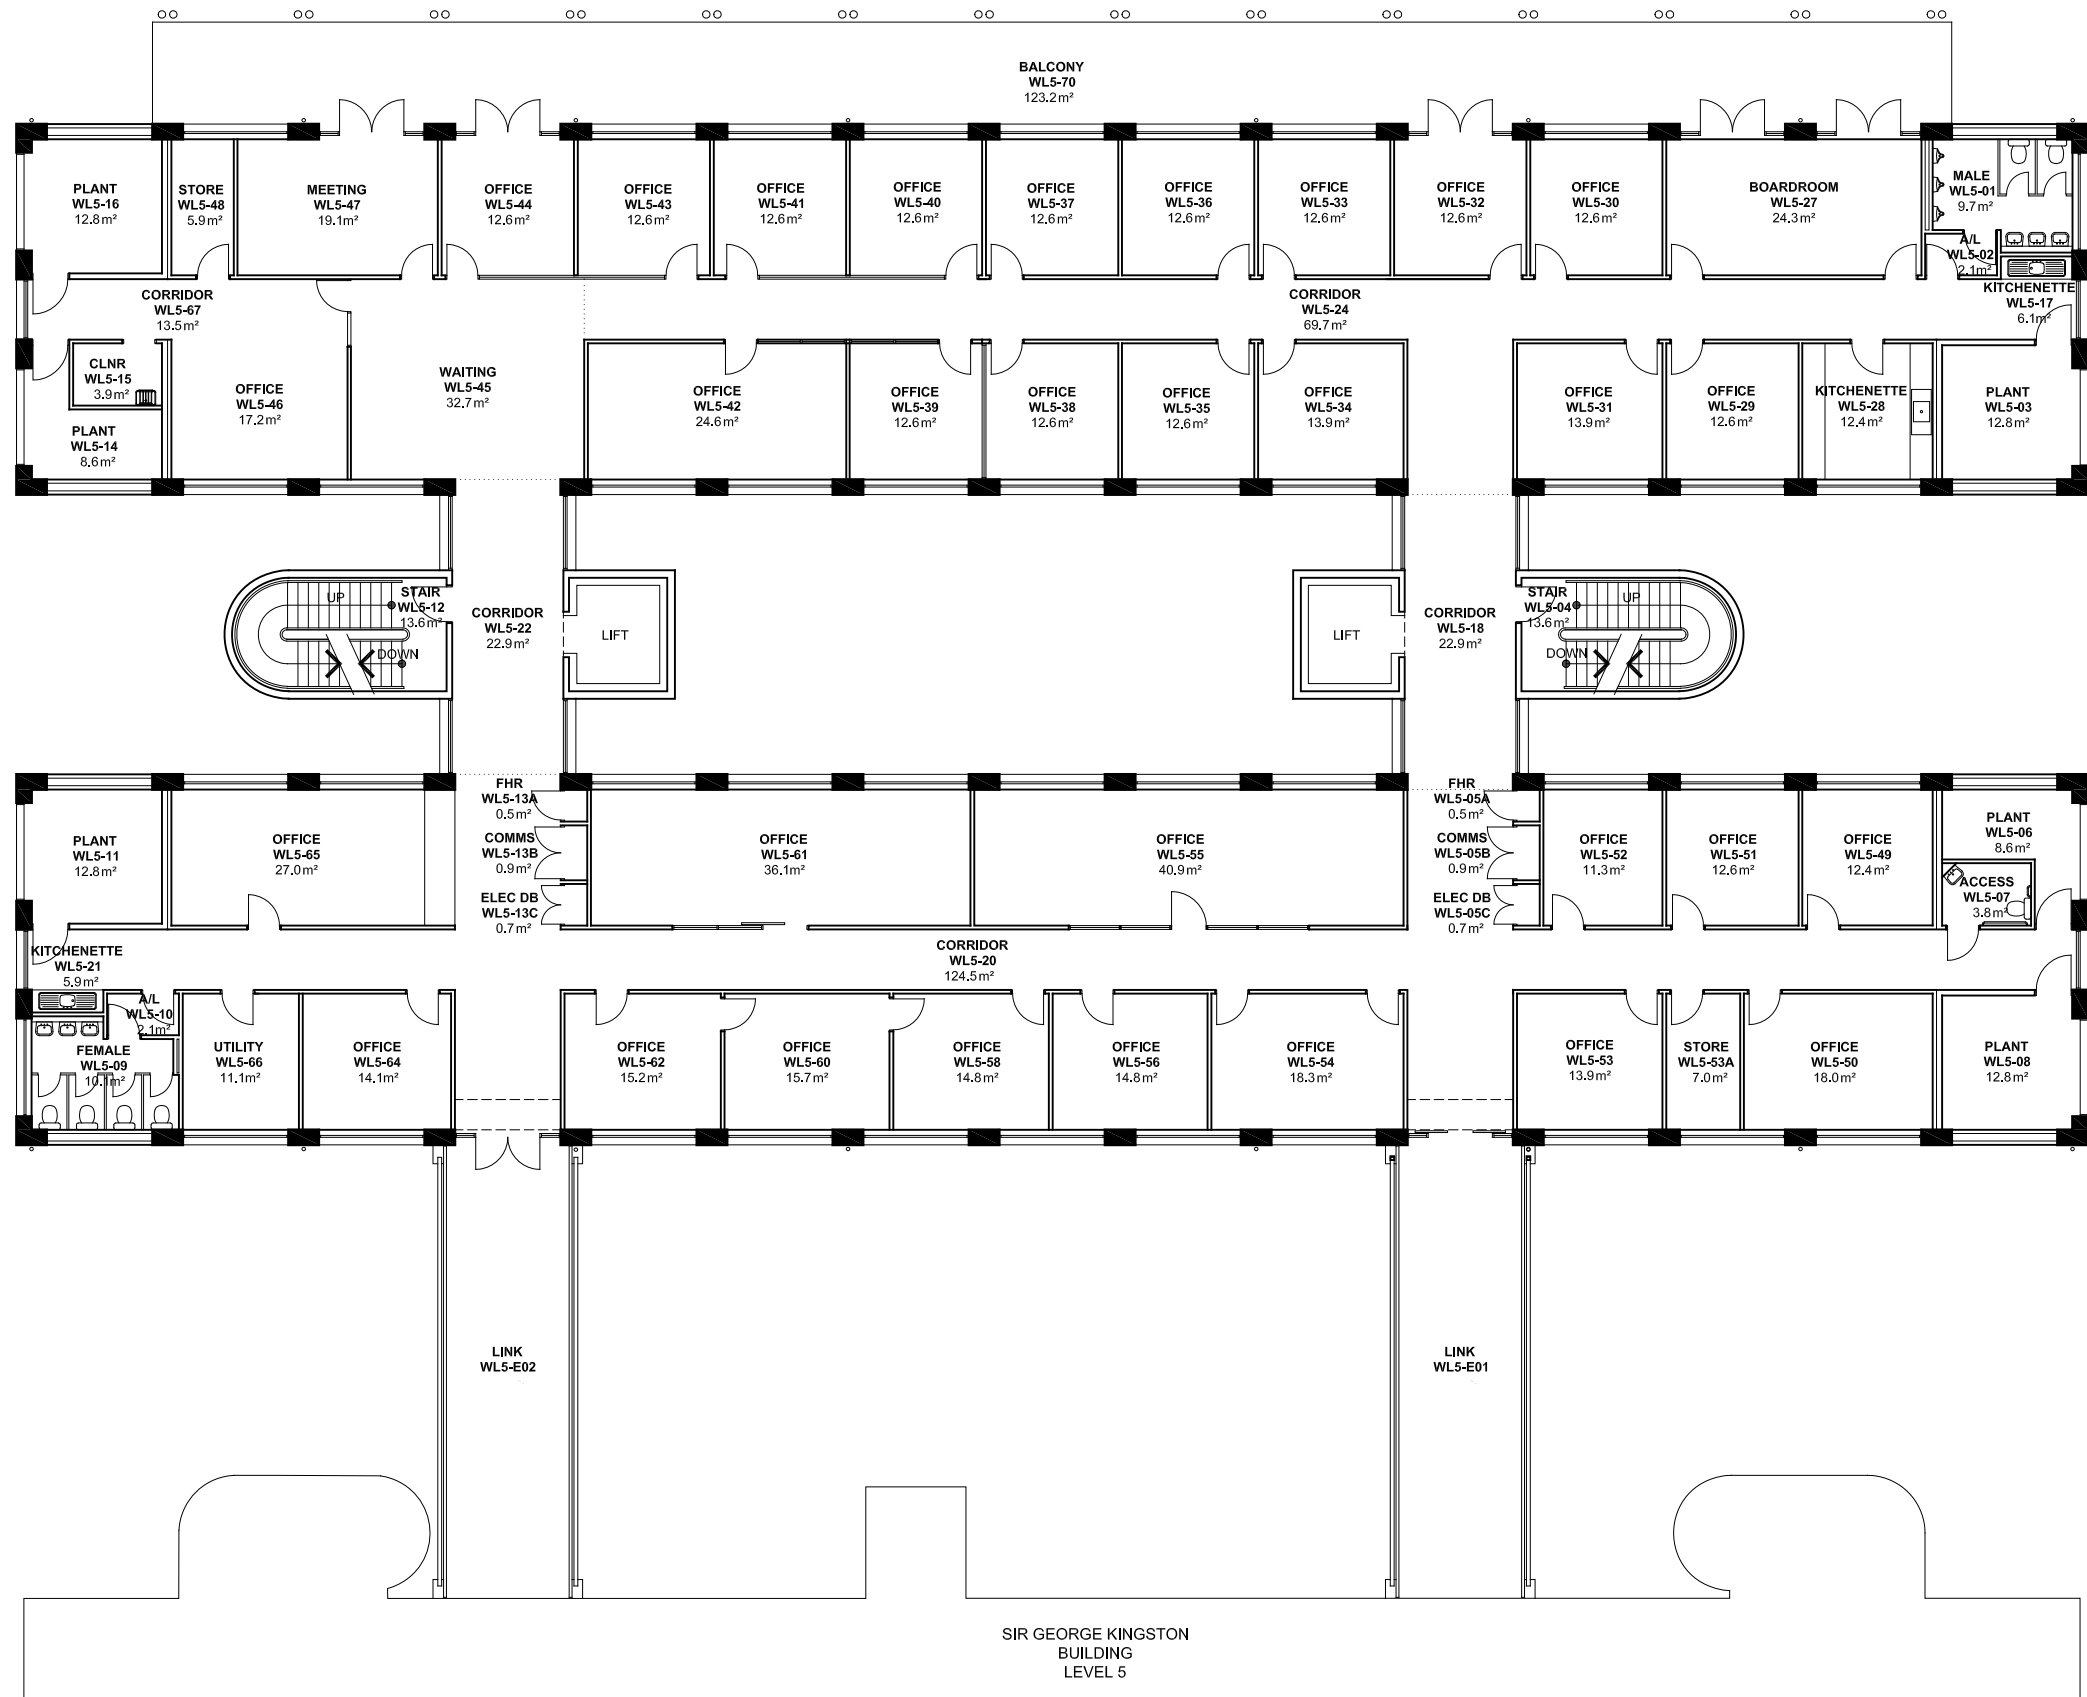

2 4 6 8 10m 20 40 60

NOTES:
 Building Records drawings remain the property of the University of South Australia and must be returned upon request.
 These drawings may be inaccurate, and are subject to change without notice. Any errors and/or omissions should be reported to the Facilities Management Unit.

SIR GEORGE KINGSTON BUILDING LEVEL 5

UNIVERSITY OF SOUTH AUSTRALIA

FACILITIES MANAGEMENT UNIT

101 Currie Street, Adelaide, SA 5000

BUILDING RECORDS CITY WEST CAMPUS

Building WAY LEE BUILDING WL LEVEL 5

Scale: Refer to scale bar
 Drawn: J Hvalica
 Last Update: 09/07/2021

Drawing No.: A703PL05 - W

Revision: T