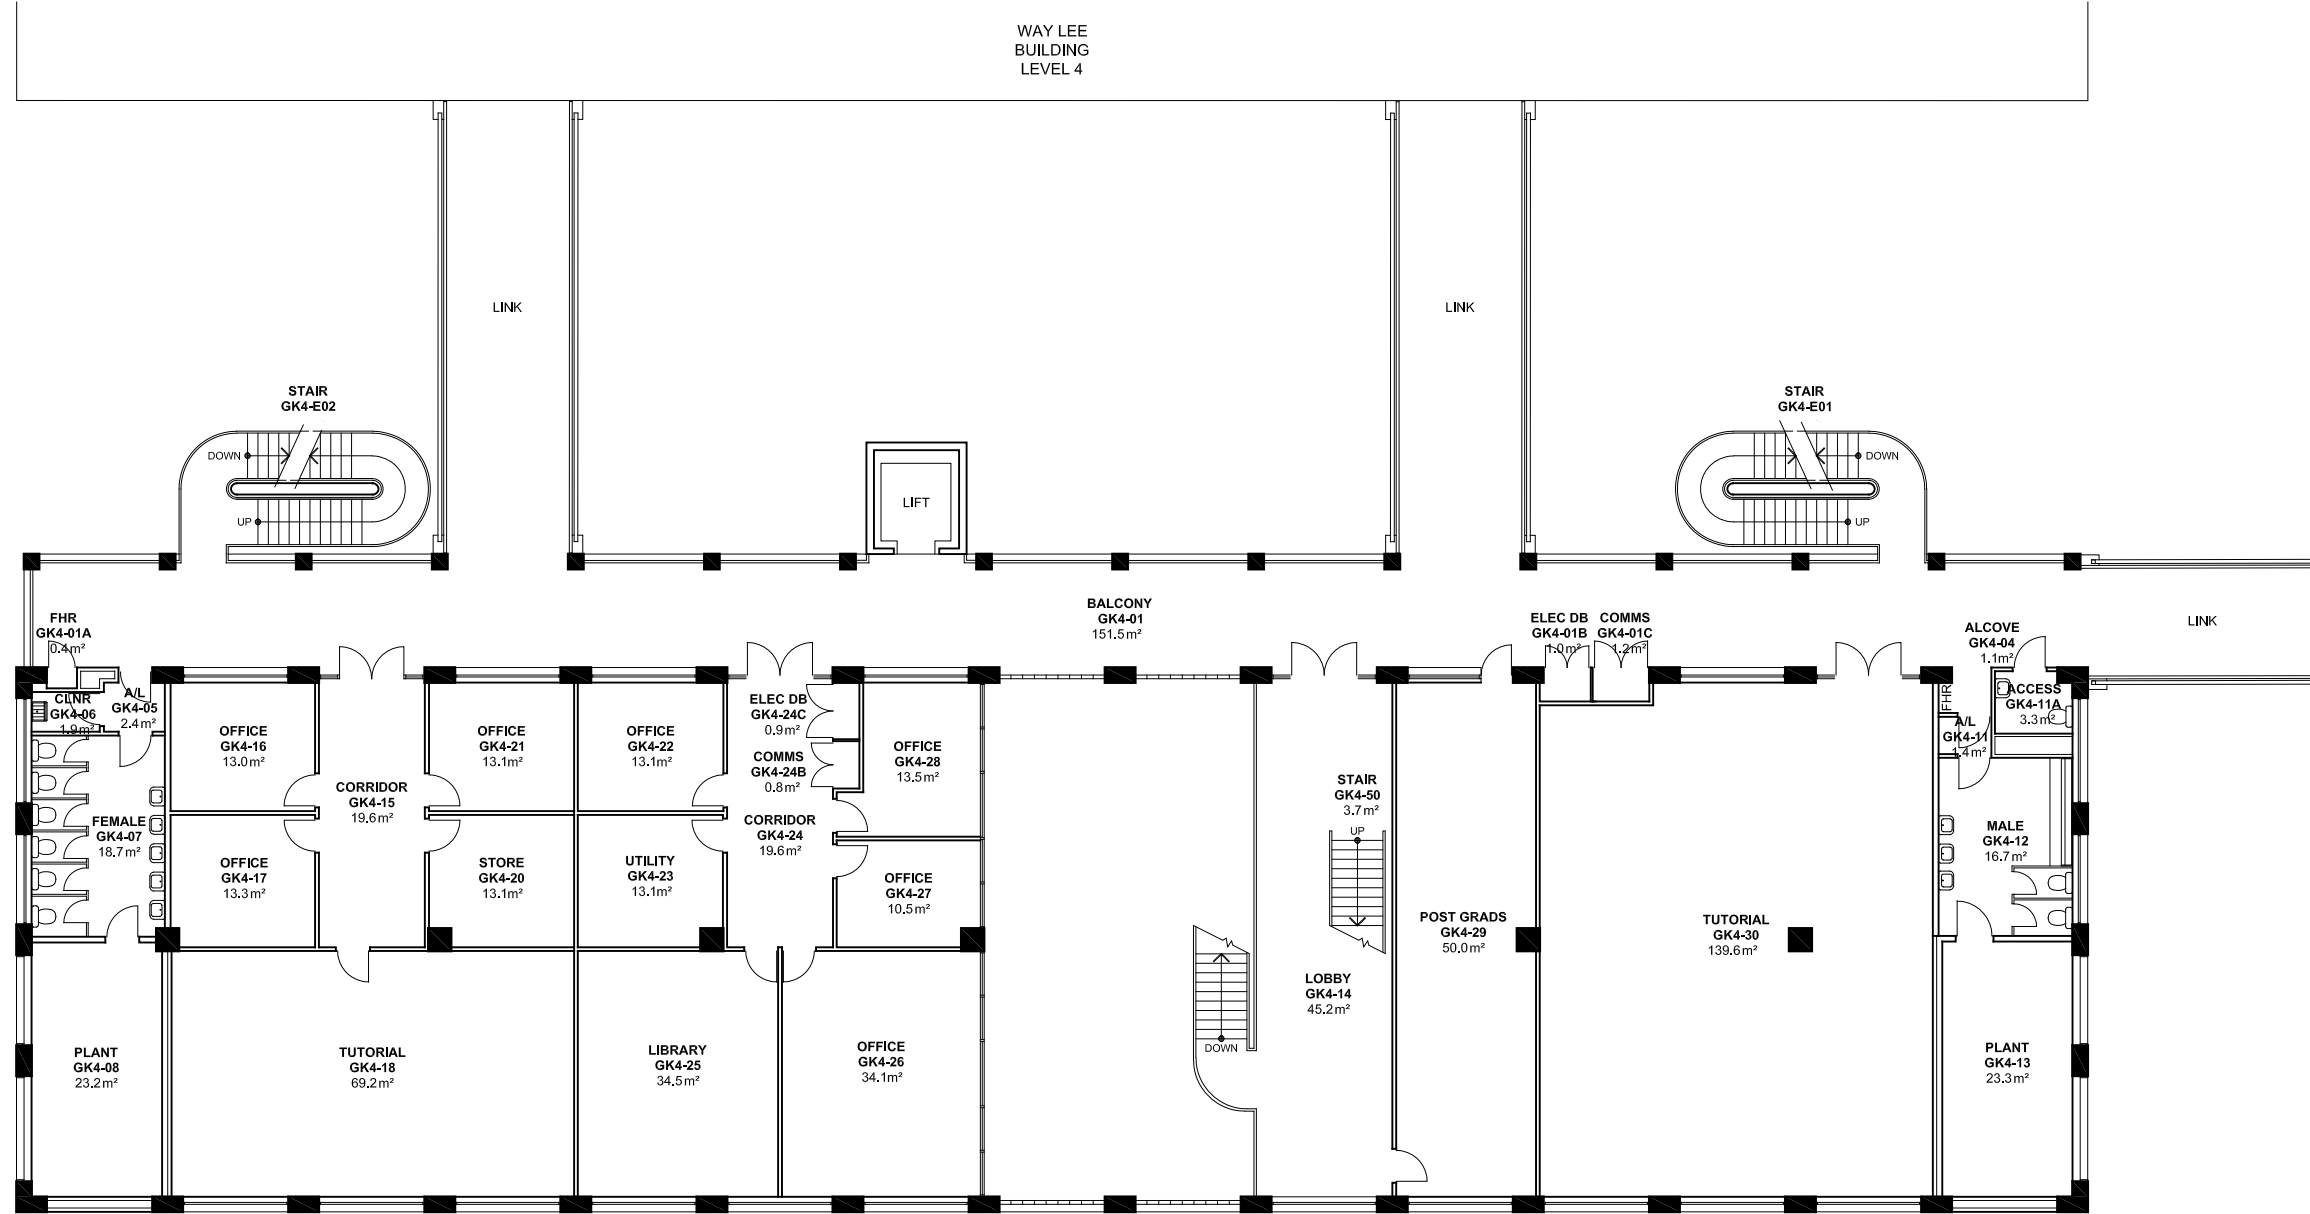

2 4 6 8 10m 20 40 60

NOTES:
 Building Records drawings remain the property of the University of South Australia and must be returned upon request.
 These drawings may be inaccurate, and are subject to change without notice. Any errors and/or omissions should be reported to the Facilities Management Unit.

UNIVERSITY OF SOUTH AUSTRALIA

FACILITIES MANAGEMENT UNIT
 101 Currie Street, Adelaide, SA 5000

BUILDING RECORDS
 CITY WEST CAMPUS

Building
 SIR GEORGE KINGSTON BUILDING GK LEVEL 4

Scale: Refer to scale bar
 Drawn: J Hvalica
 Last Update: 26/04/2022

Drawing No.: A706PL04 - W
 Revision: N