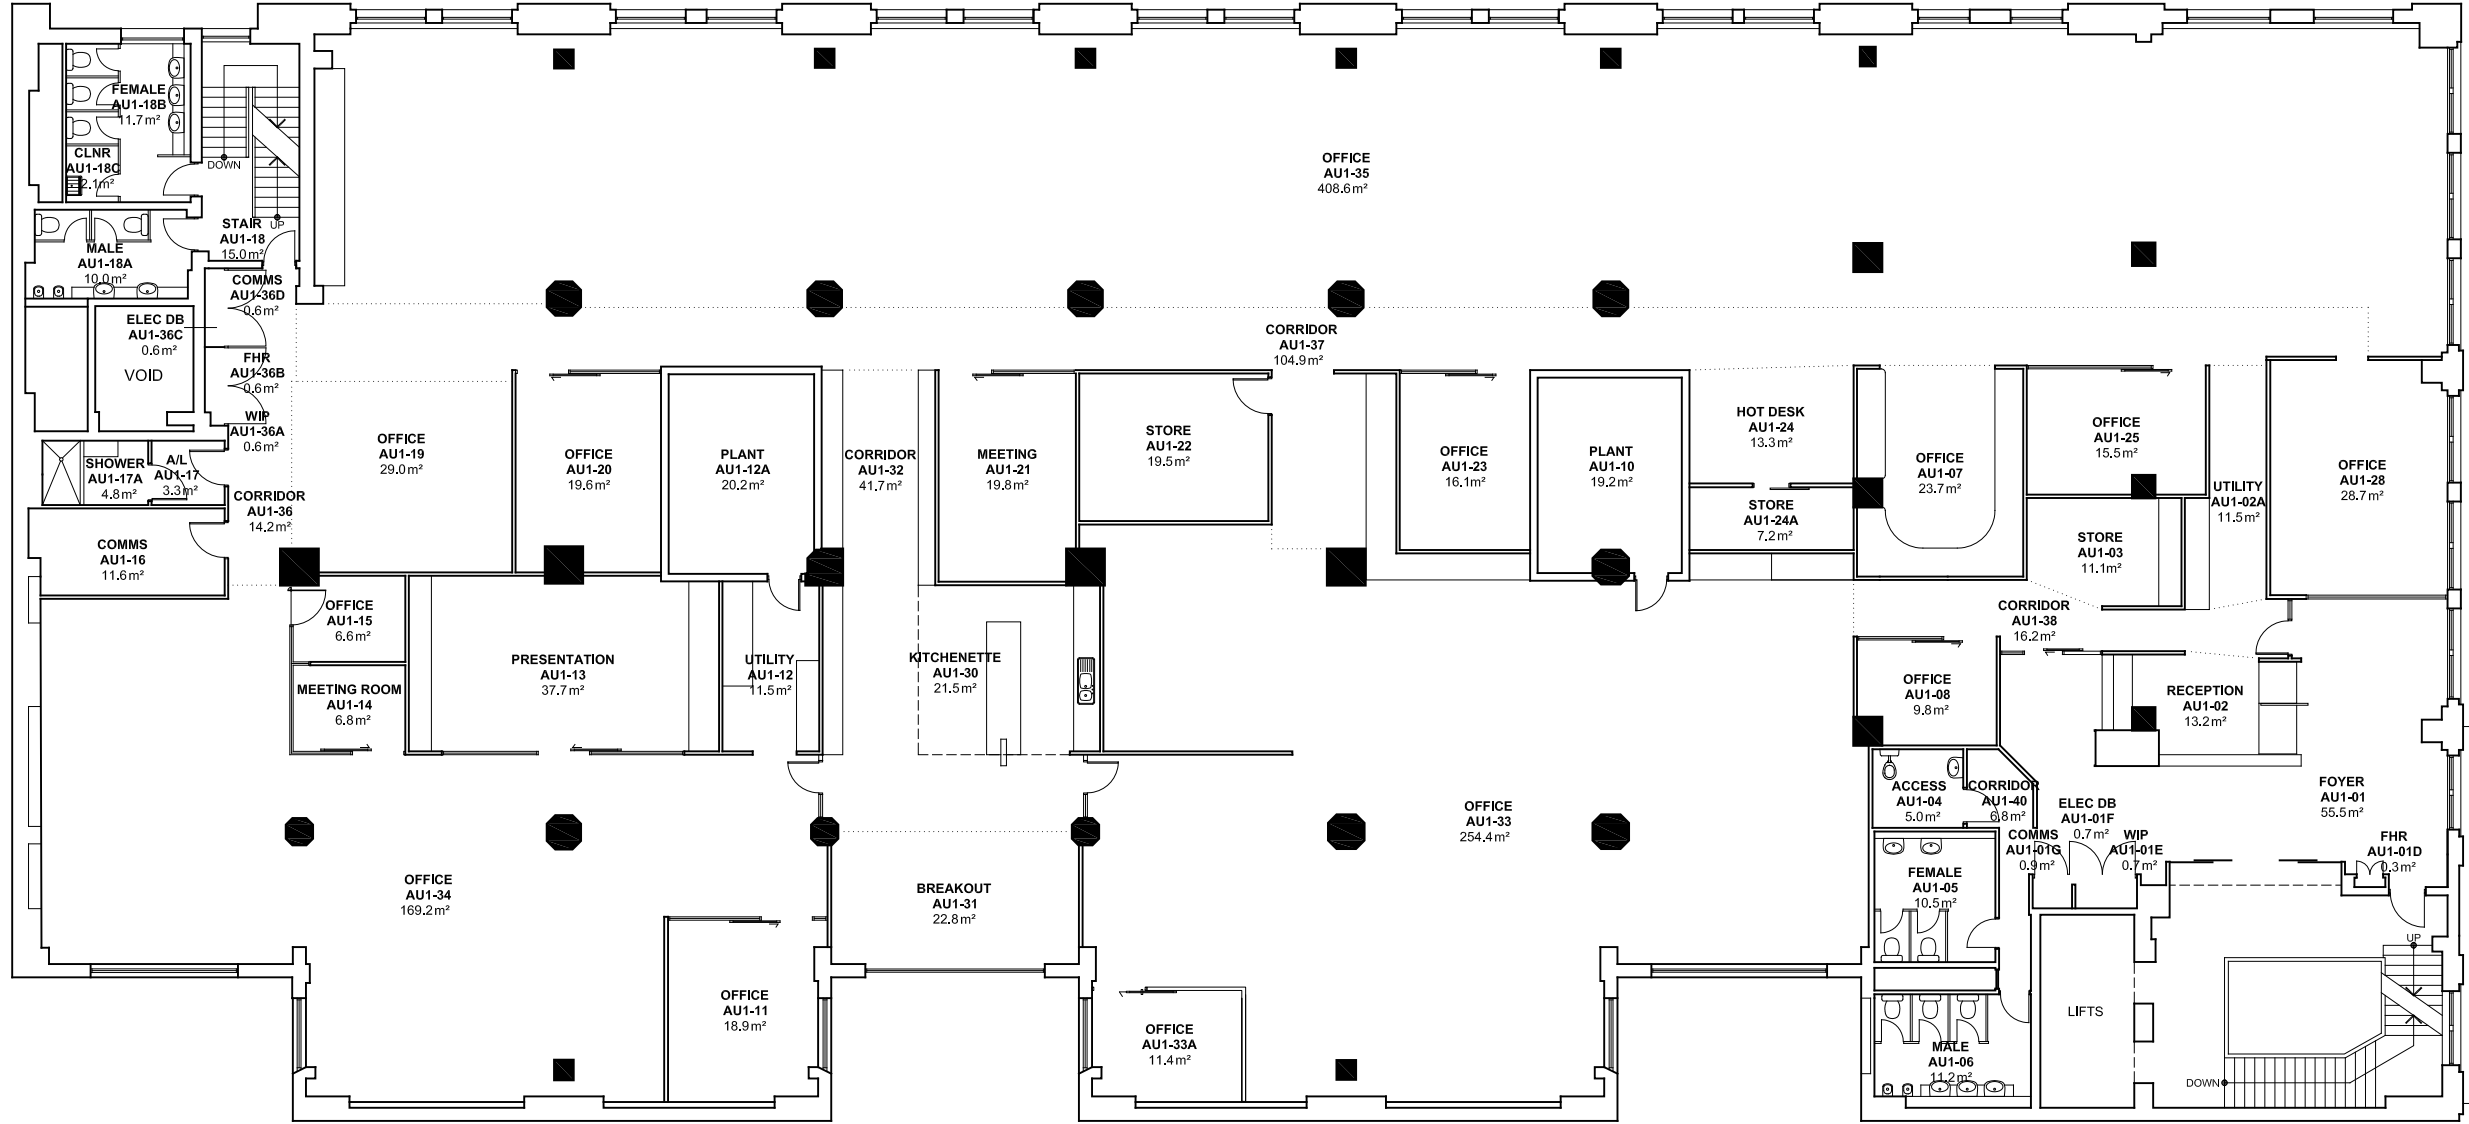

2 4 6 8 10m 20 40 60

NOTES:
 Building Records drawings remain the property of the University of South Australia and must be returned upon request.
 These drawings may be inaccurate, and are subject to change without notice. Any errors and/or omissions should be reported to the Facilities Management Unit.

Scale: Refer to scale bar
 Drawn: J Hvalica
 Last Update: 11/05/2020

Drawing No.: **A716PL01 - W**
 Revision: **O**