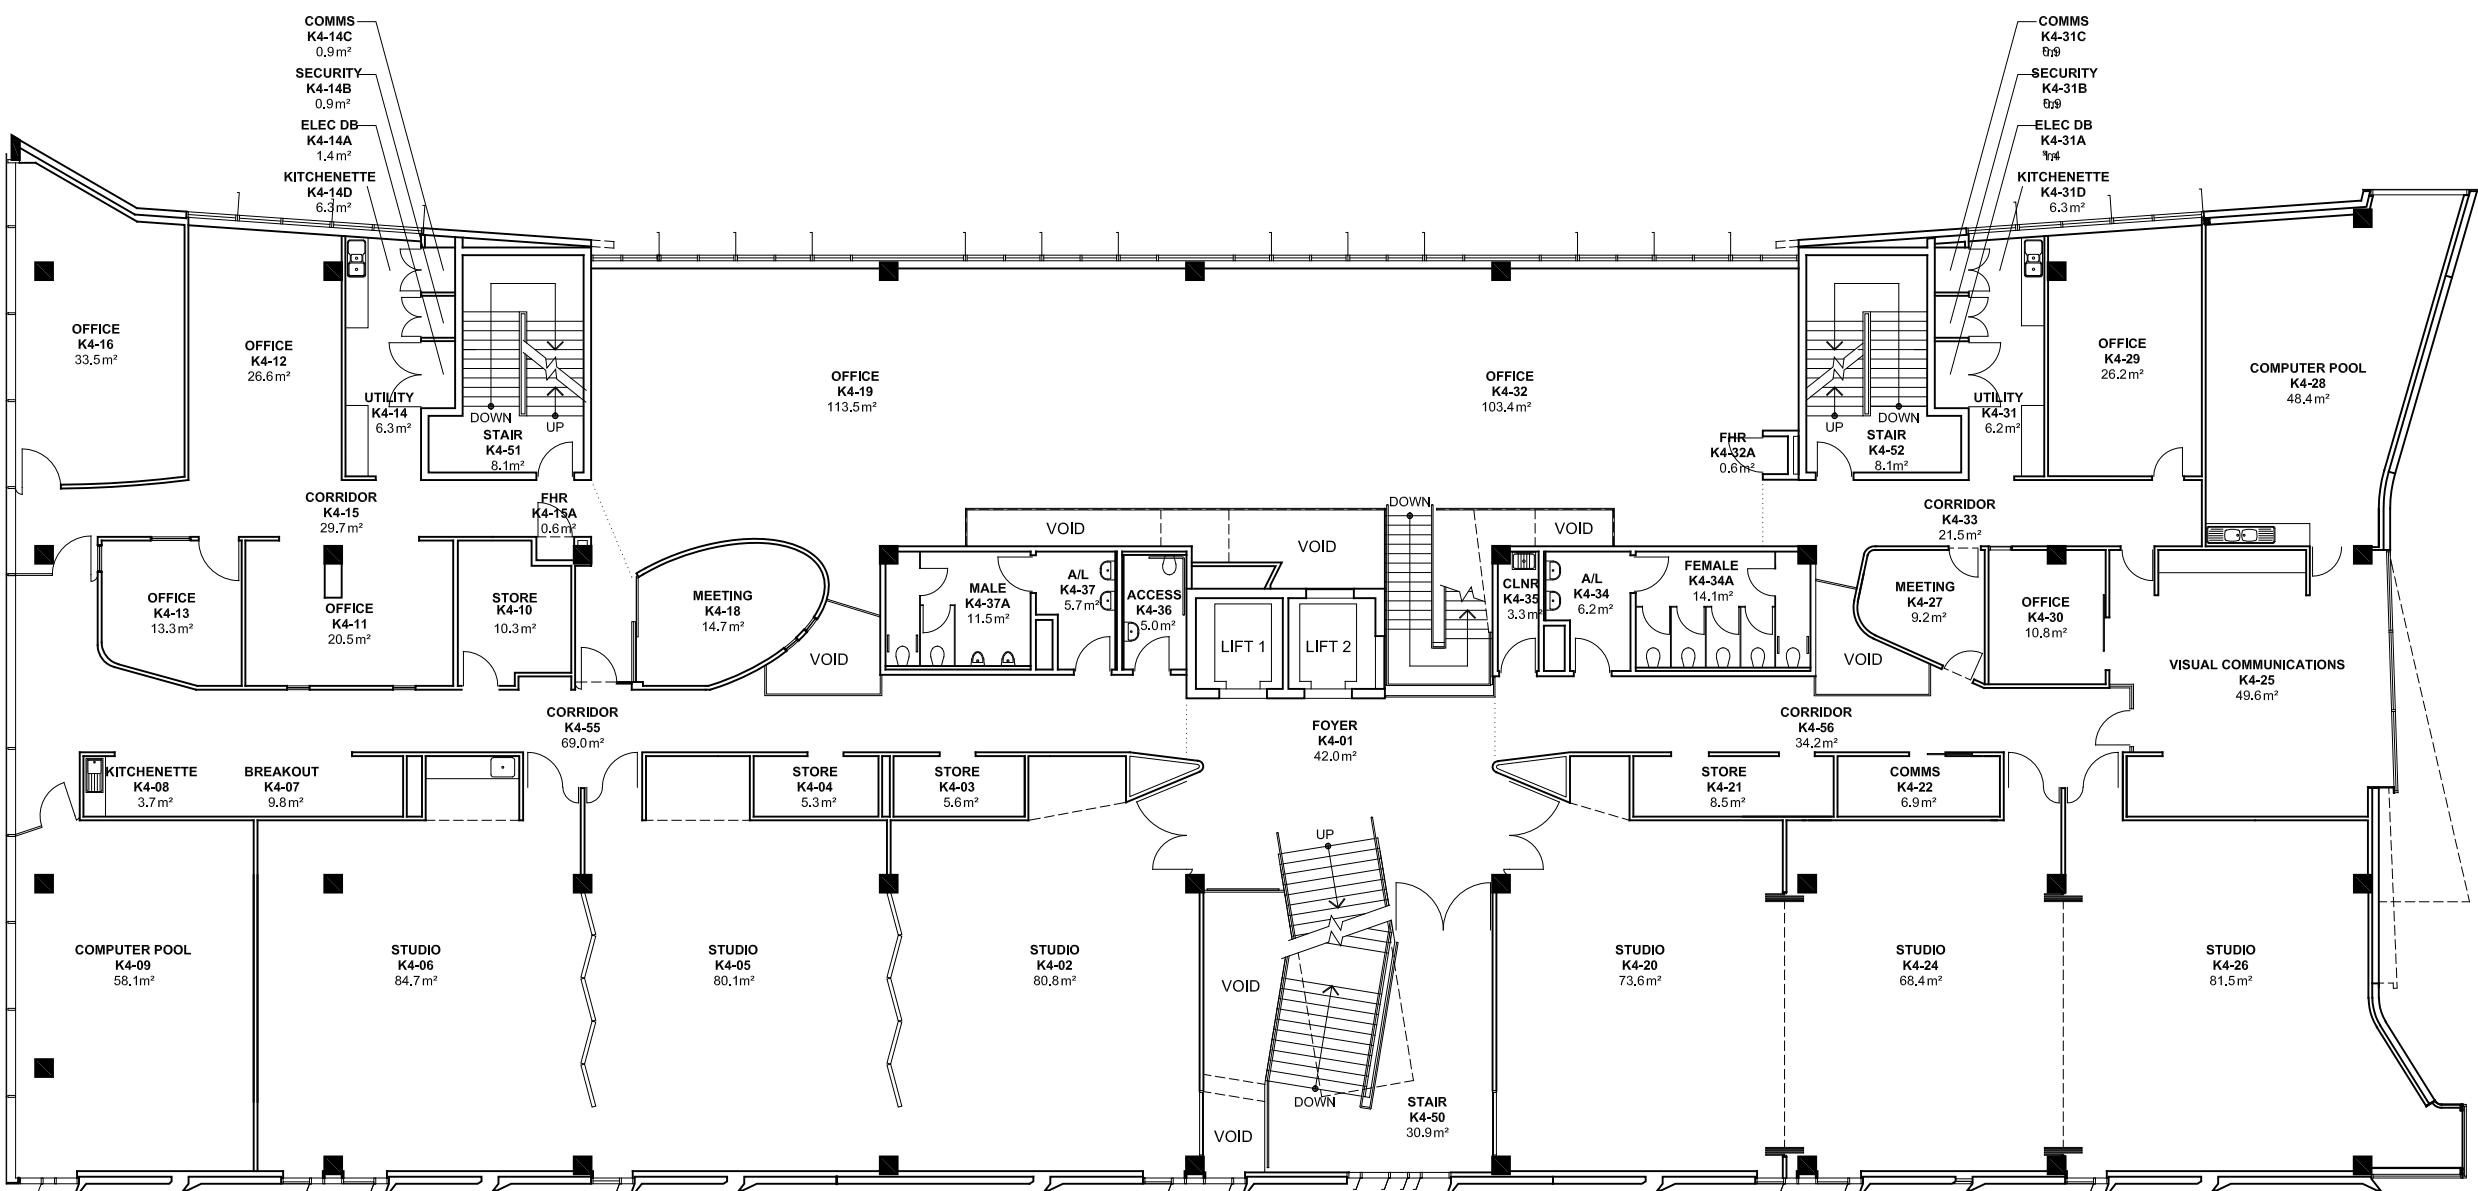

2 4 6 8 10m 20 40 60

NOTES:
 Building Records drawings remain the property of the University of South Australia and must be returned upon request.
 These drawings may be inaccurate, and are subject to change without notice. Any errors and/or omissions should be reported to the Facilities Management Unit.

UNIVERSITY OF SOUTH AUSTRALIA

FACILITIES MANAGEMENT UNIT
 101 Currie Street, Adelaide, SA 5000

BUILDING RECORDS
 CITY WEST CAMPUS

Building
 KAURNA
 BUILDING K
 LEVEL 4

Scale: Refer to scale bar
 Last Update: 31/08/2022
 Drawn: J Hvalica

Drawing No.: A718PL04 - W
 Revision: M