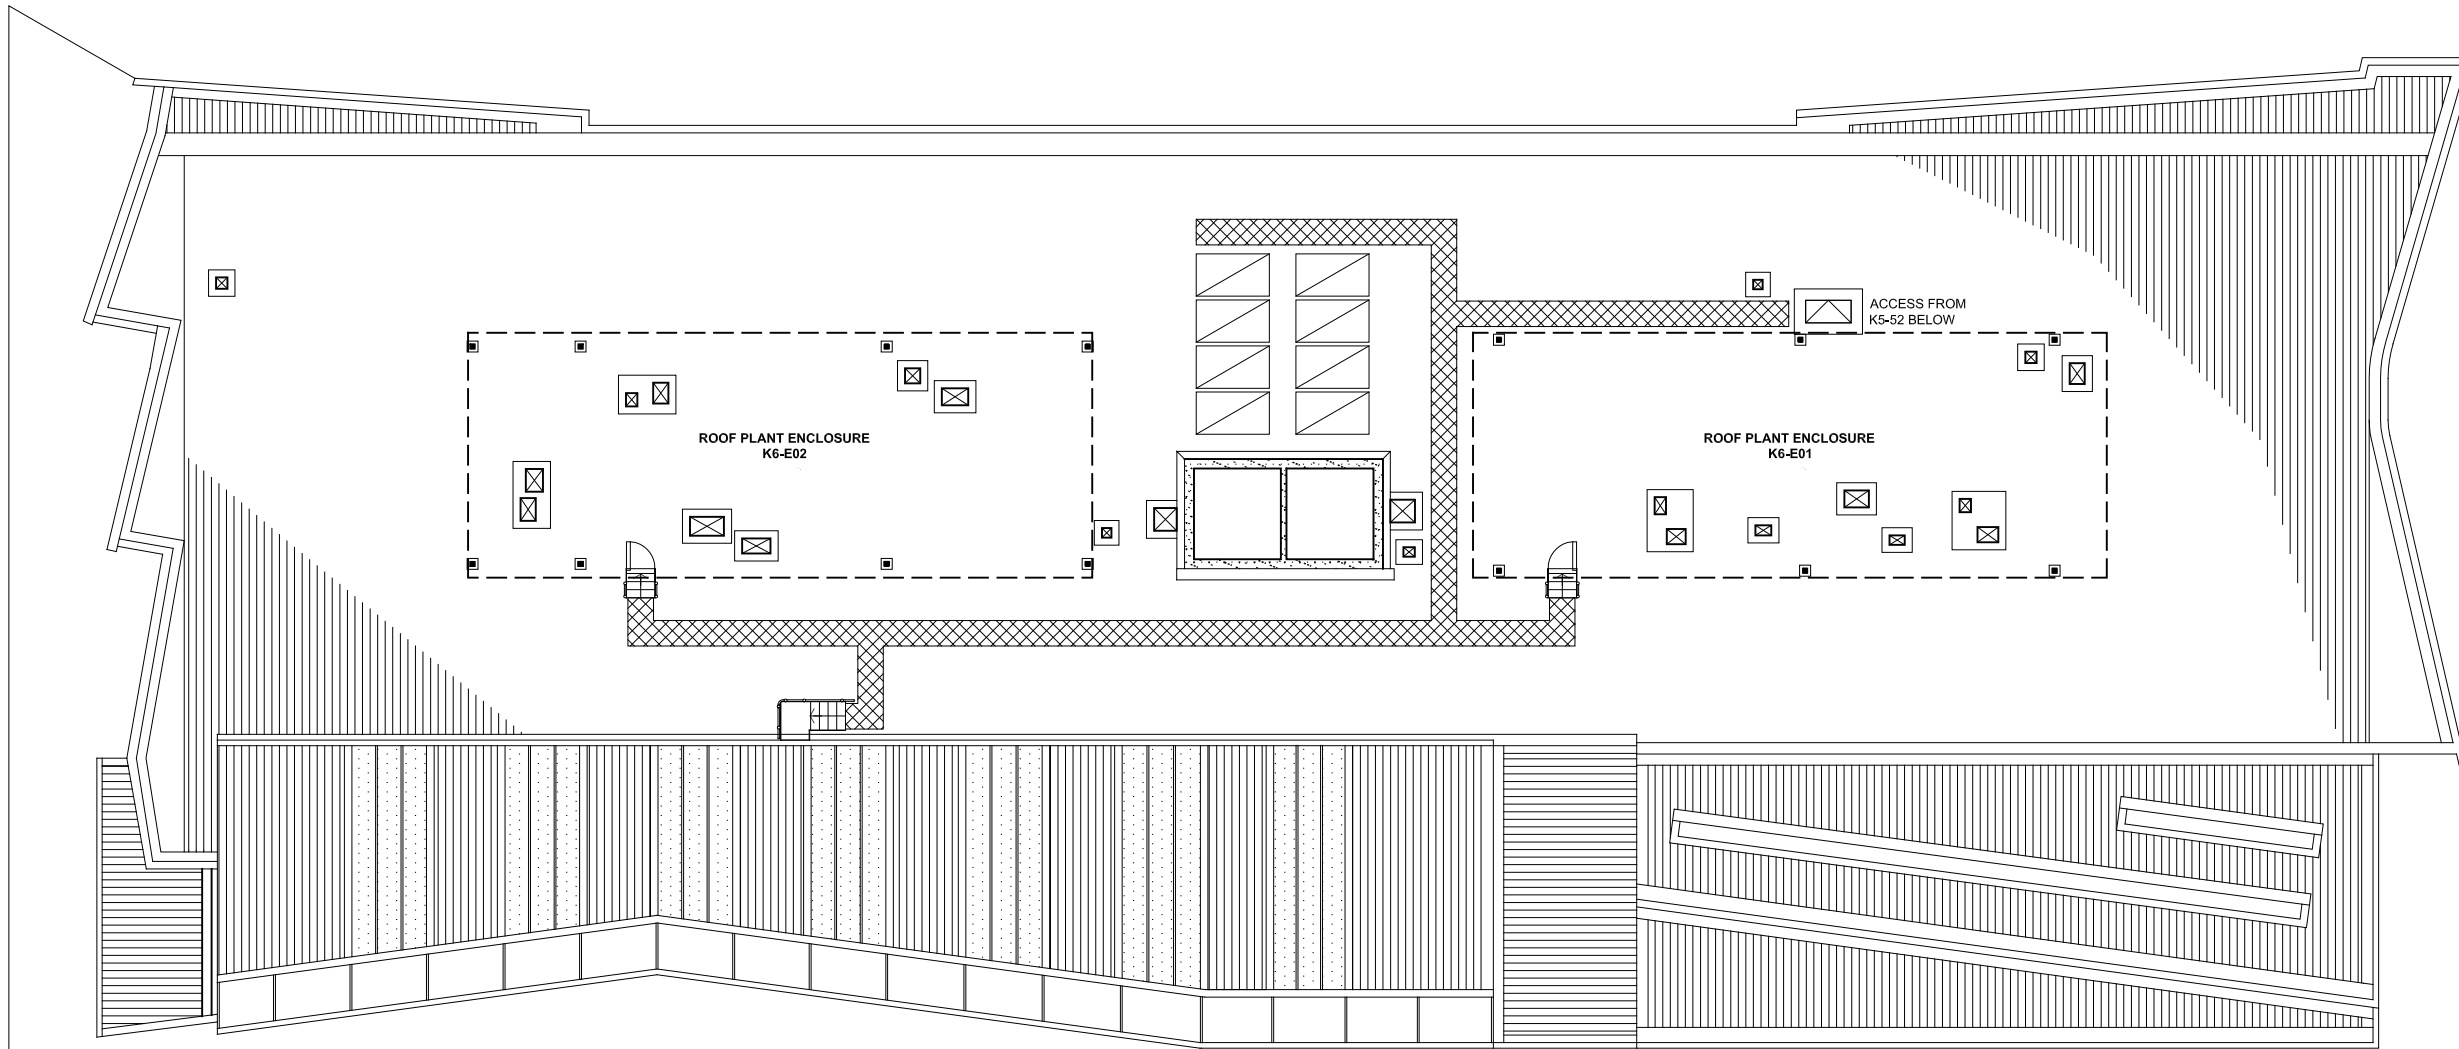

2 4 6 8 10m

20

40

60

NOTES:
 Building Records drawings remain the property of the University of South Australia and must be returned upon request.
 These drawings may be inaccurate, and are subject to change without notice. Any errors and/or omissions should be reported to the Facilities Management Unit.

Scale: Refer to scale bar
 Drawn: J Hvalica
 Last Update: 20/04/2016

Drawing No.: **A718PL06 - W** Revision: **B**