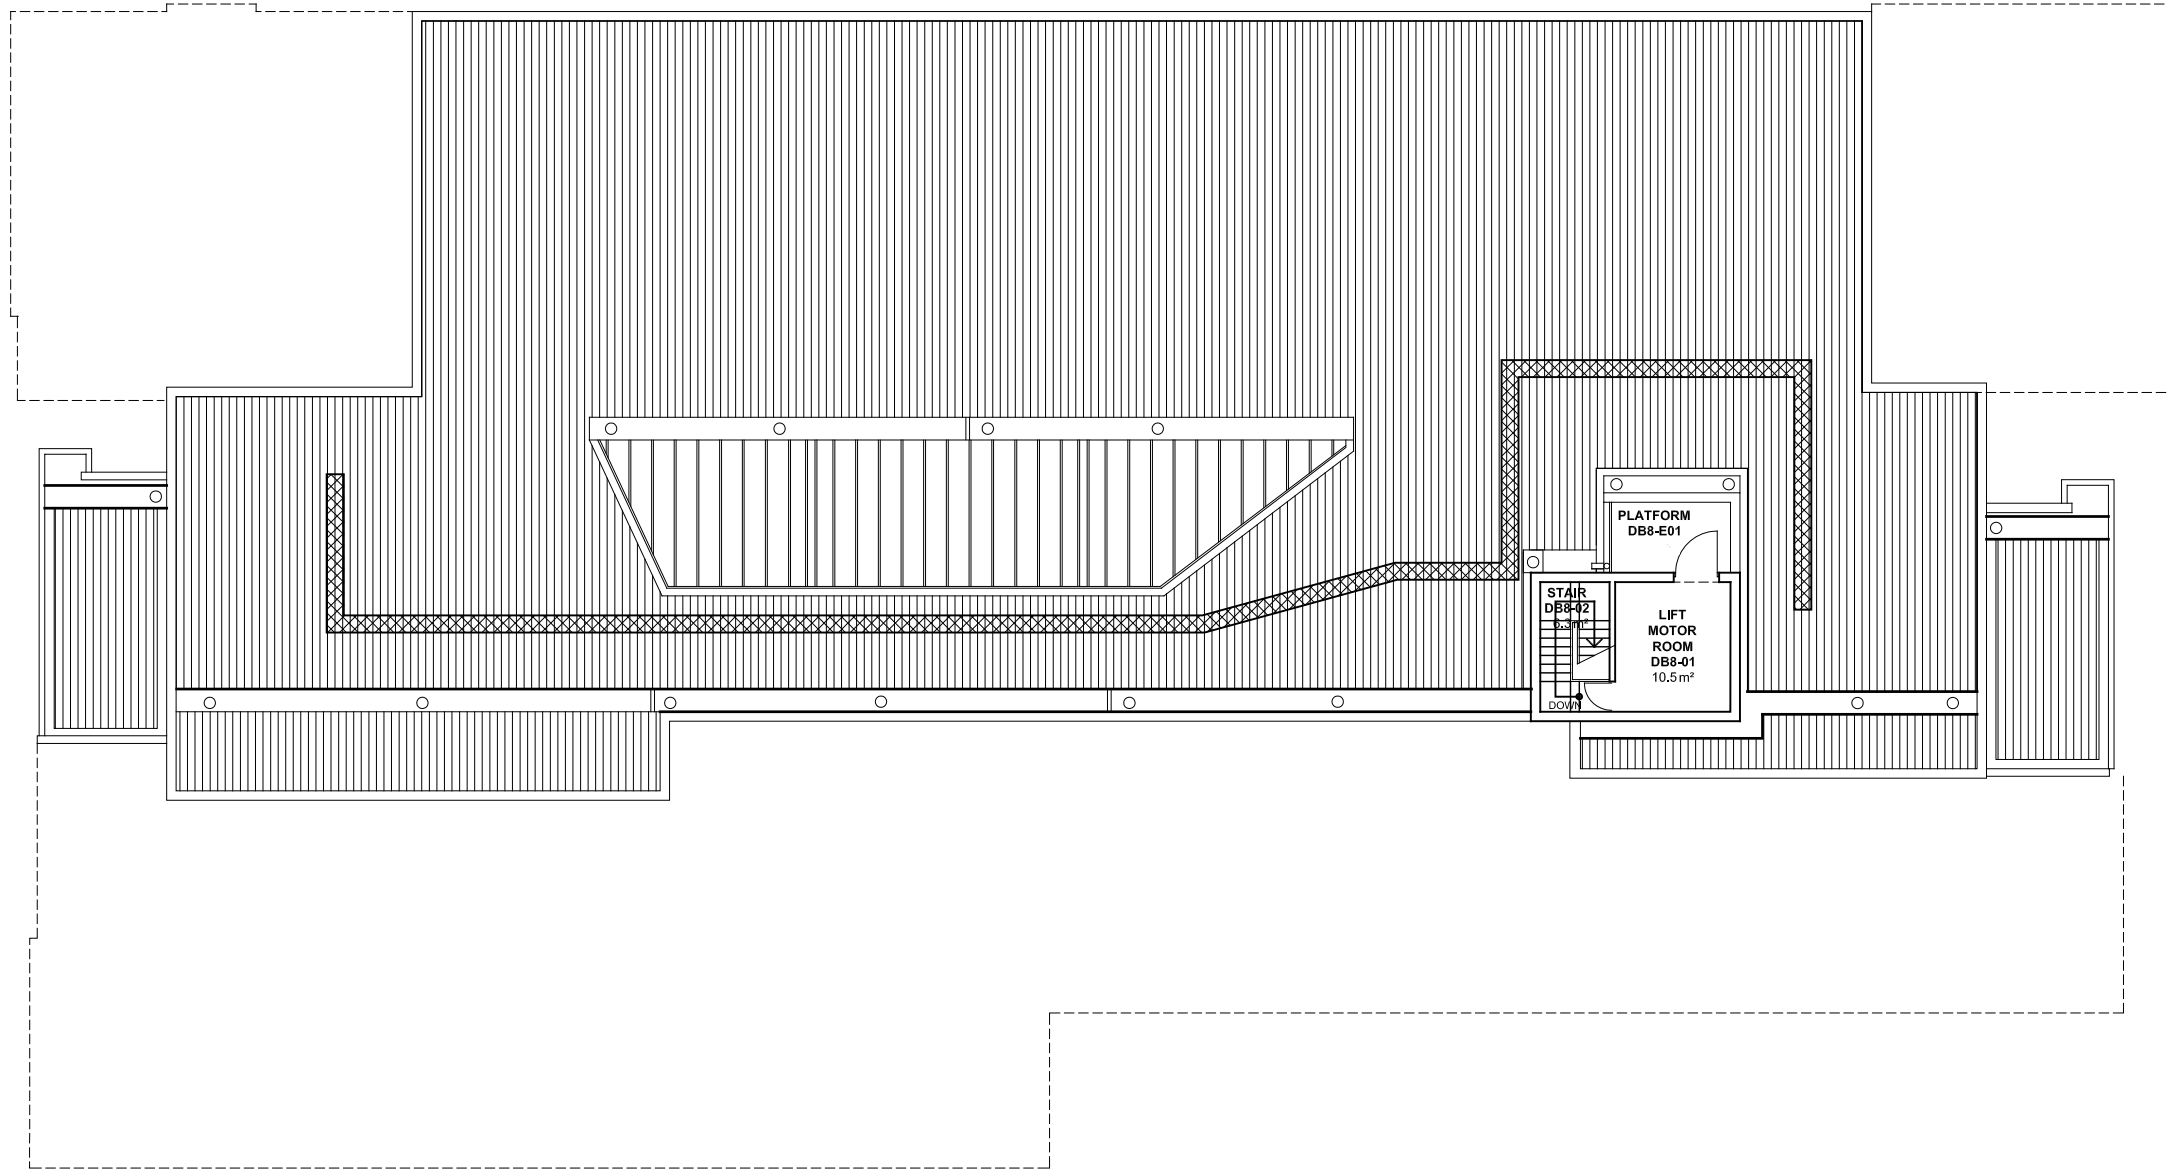

2 4 6 8 10m 20 40 60

NOTES:
Building Records drawings remain the property of the University of South Australia and must be returned upon request.
These drawings may be inaccurate, and are subject to change without notice. Any errors and/or omissions should be reported to the Facilities Management Unit.

Scale: Refer to scale bar
Last Update: 20/04/2016
Drawn: J Hvalica

Drawing No.: **A719PL08 - W** Revision: **F**