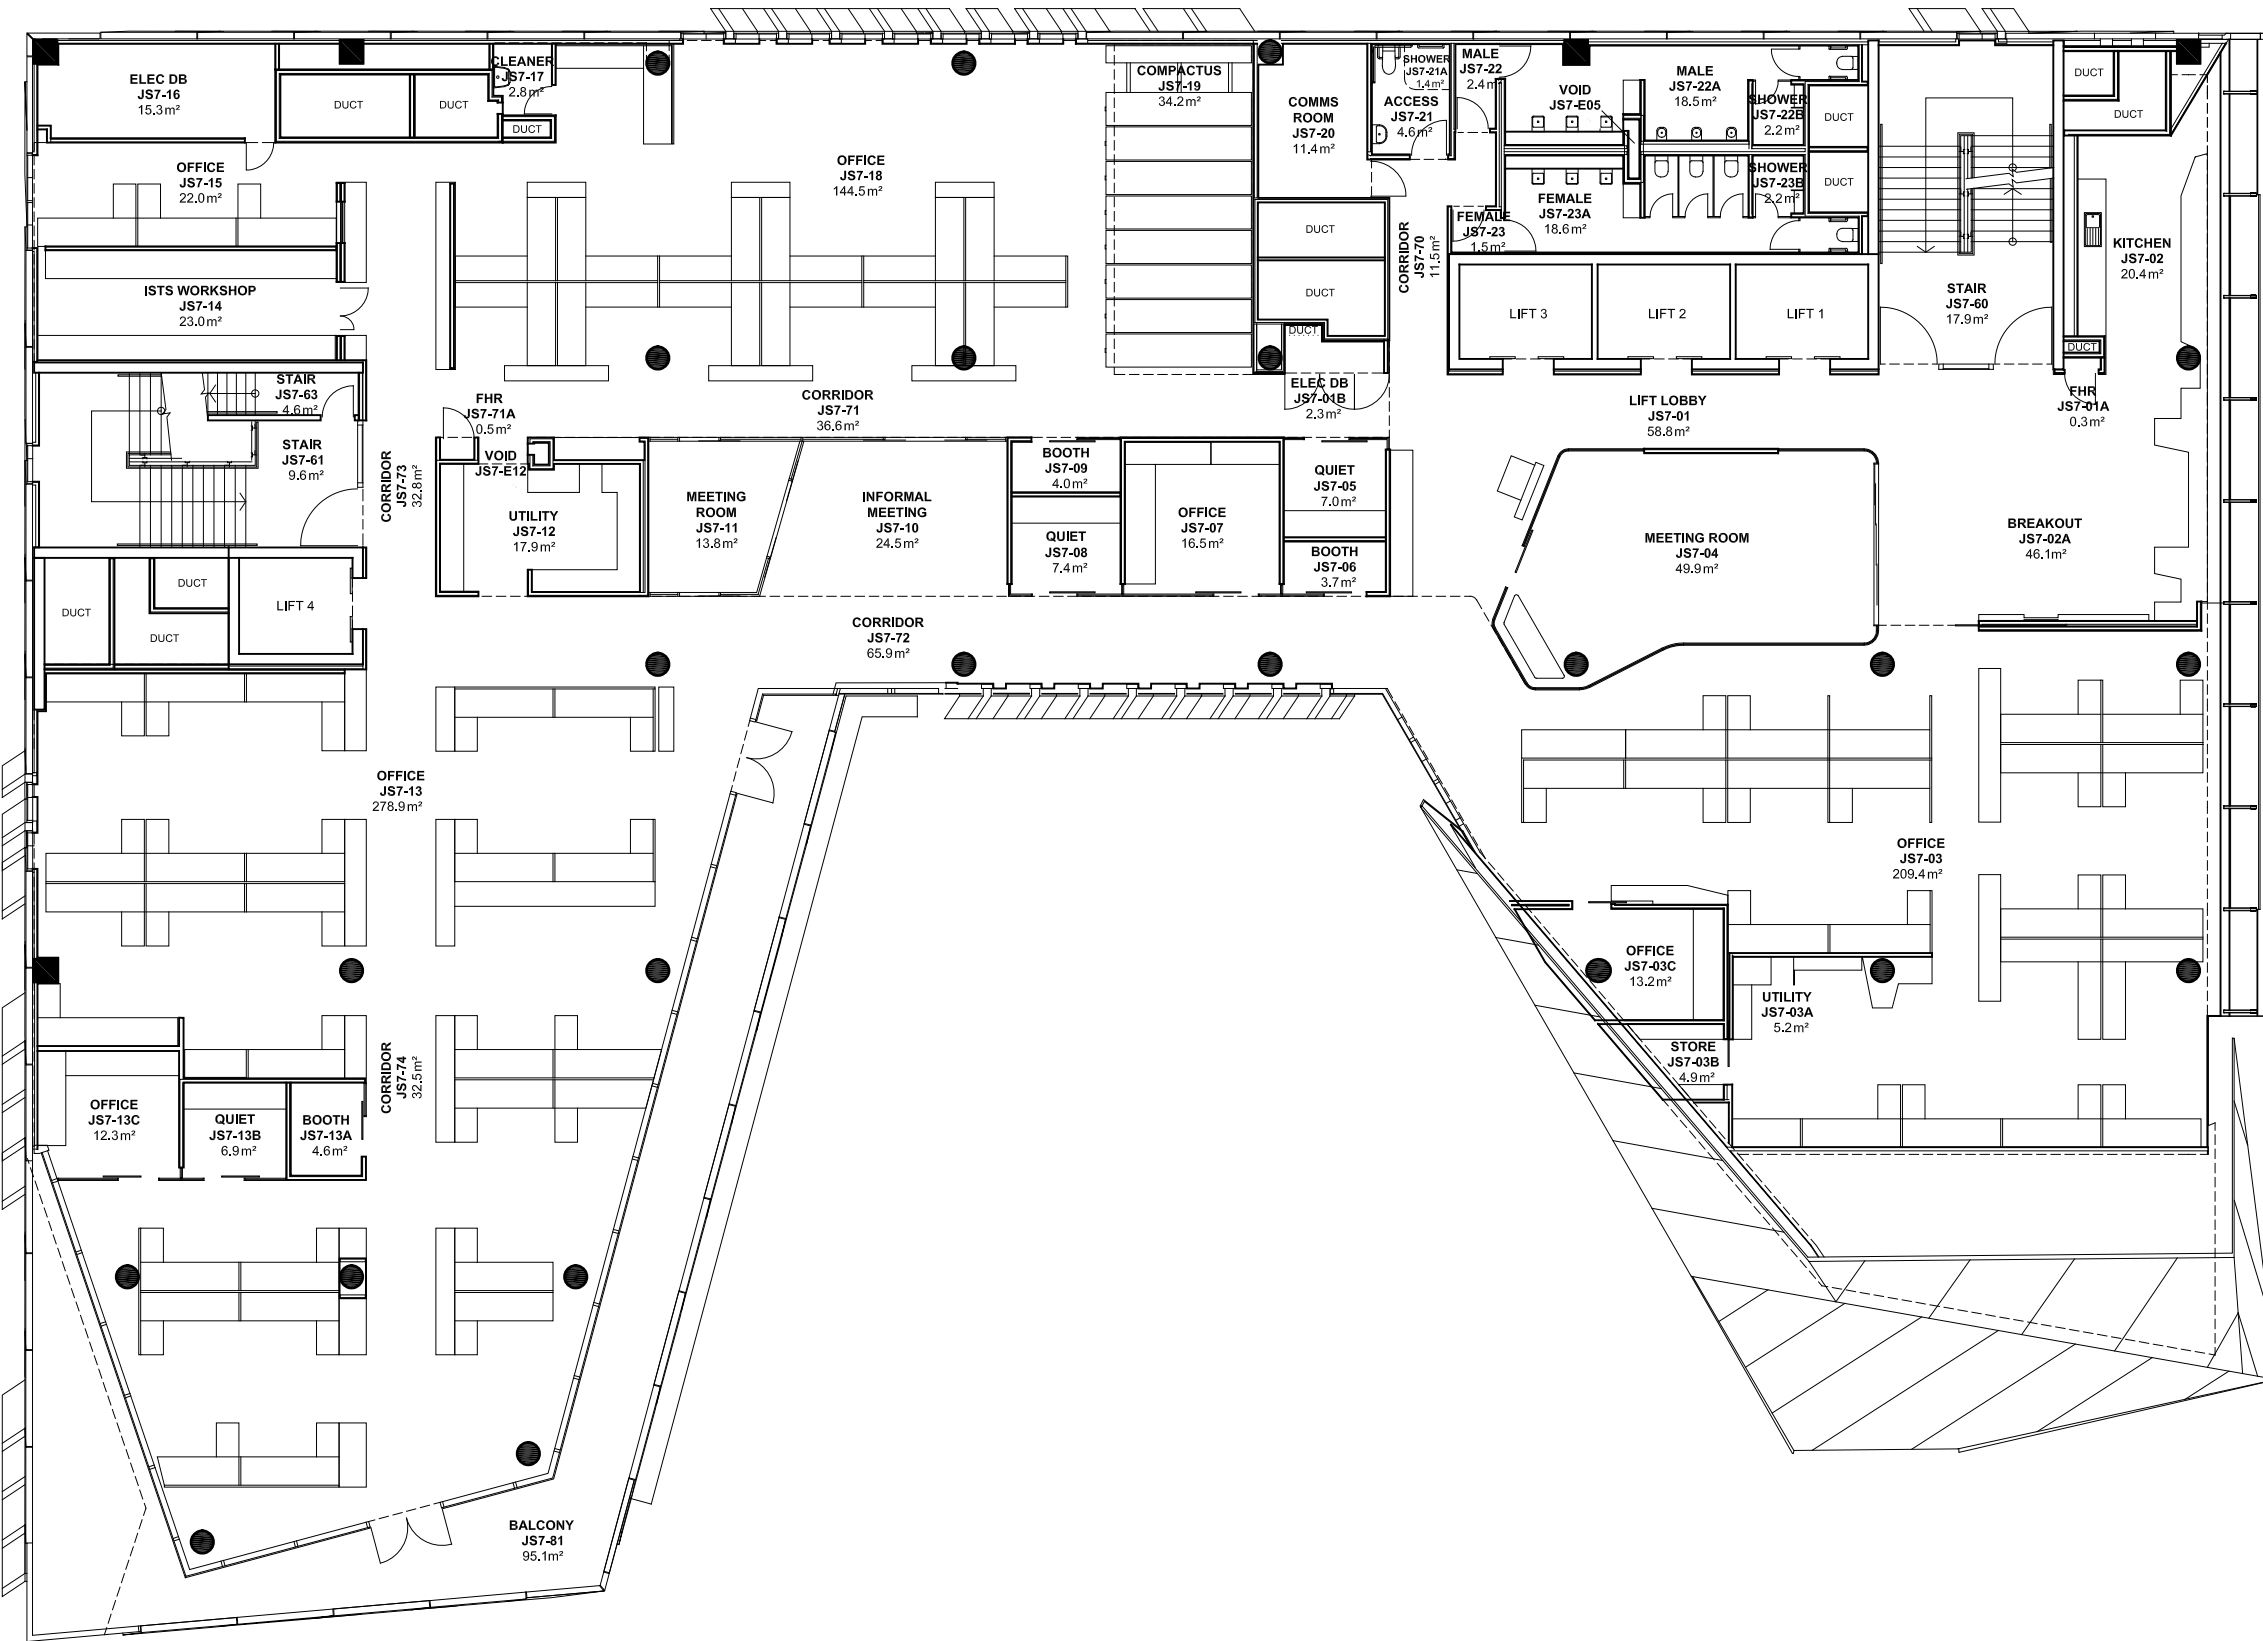

2 4 6 8 10m 20 40 60

**NOTES:**  
 Building Records drawings remain the property of the University of South Australia and must be returned upon request.  
 These drawings may be inaccurate, and are subject to change without notice. Any errors and/or omissions should be reported to the Facilities Management Unit.

UNIVERSITY OF SOUTH AUSTRALIA

FACILITIES MANAGEMENT UNIT  
 101 Currie Street, Adelaide, SA 5000

BUILDING RECORDS  
 CITY WEST CAMPUS

Building  
 JEFFREY SMART  
 BUILDING JS  
 LEVEL 7

Scale: Refer to scale bar  
 Drawn: J Hvalica  
 Last Update: 18/05/2022

Drawing No.: A725PL07 - W  
 Revision: F