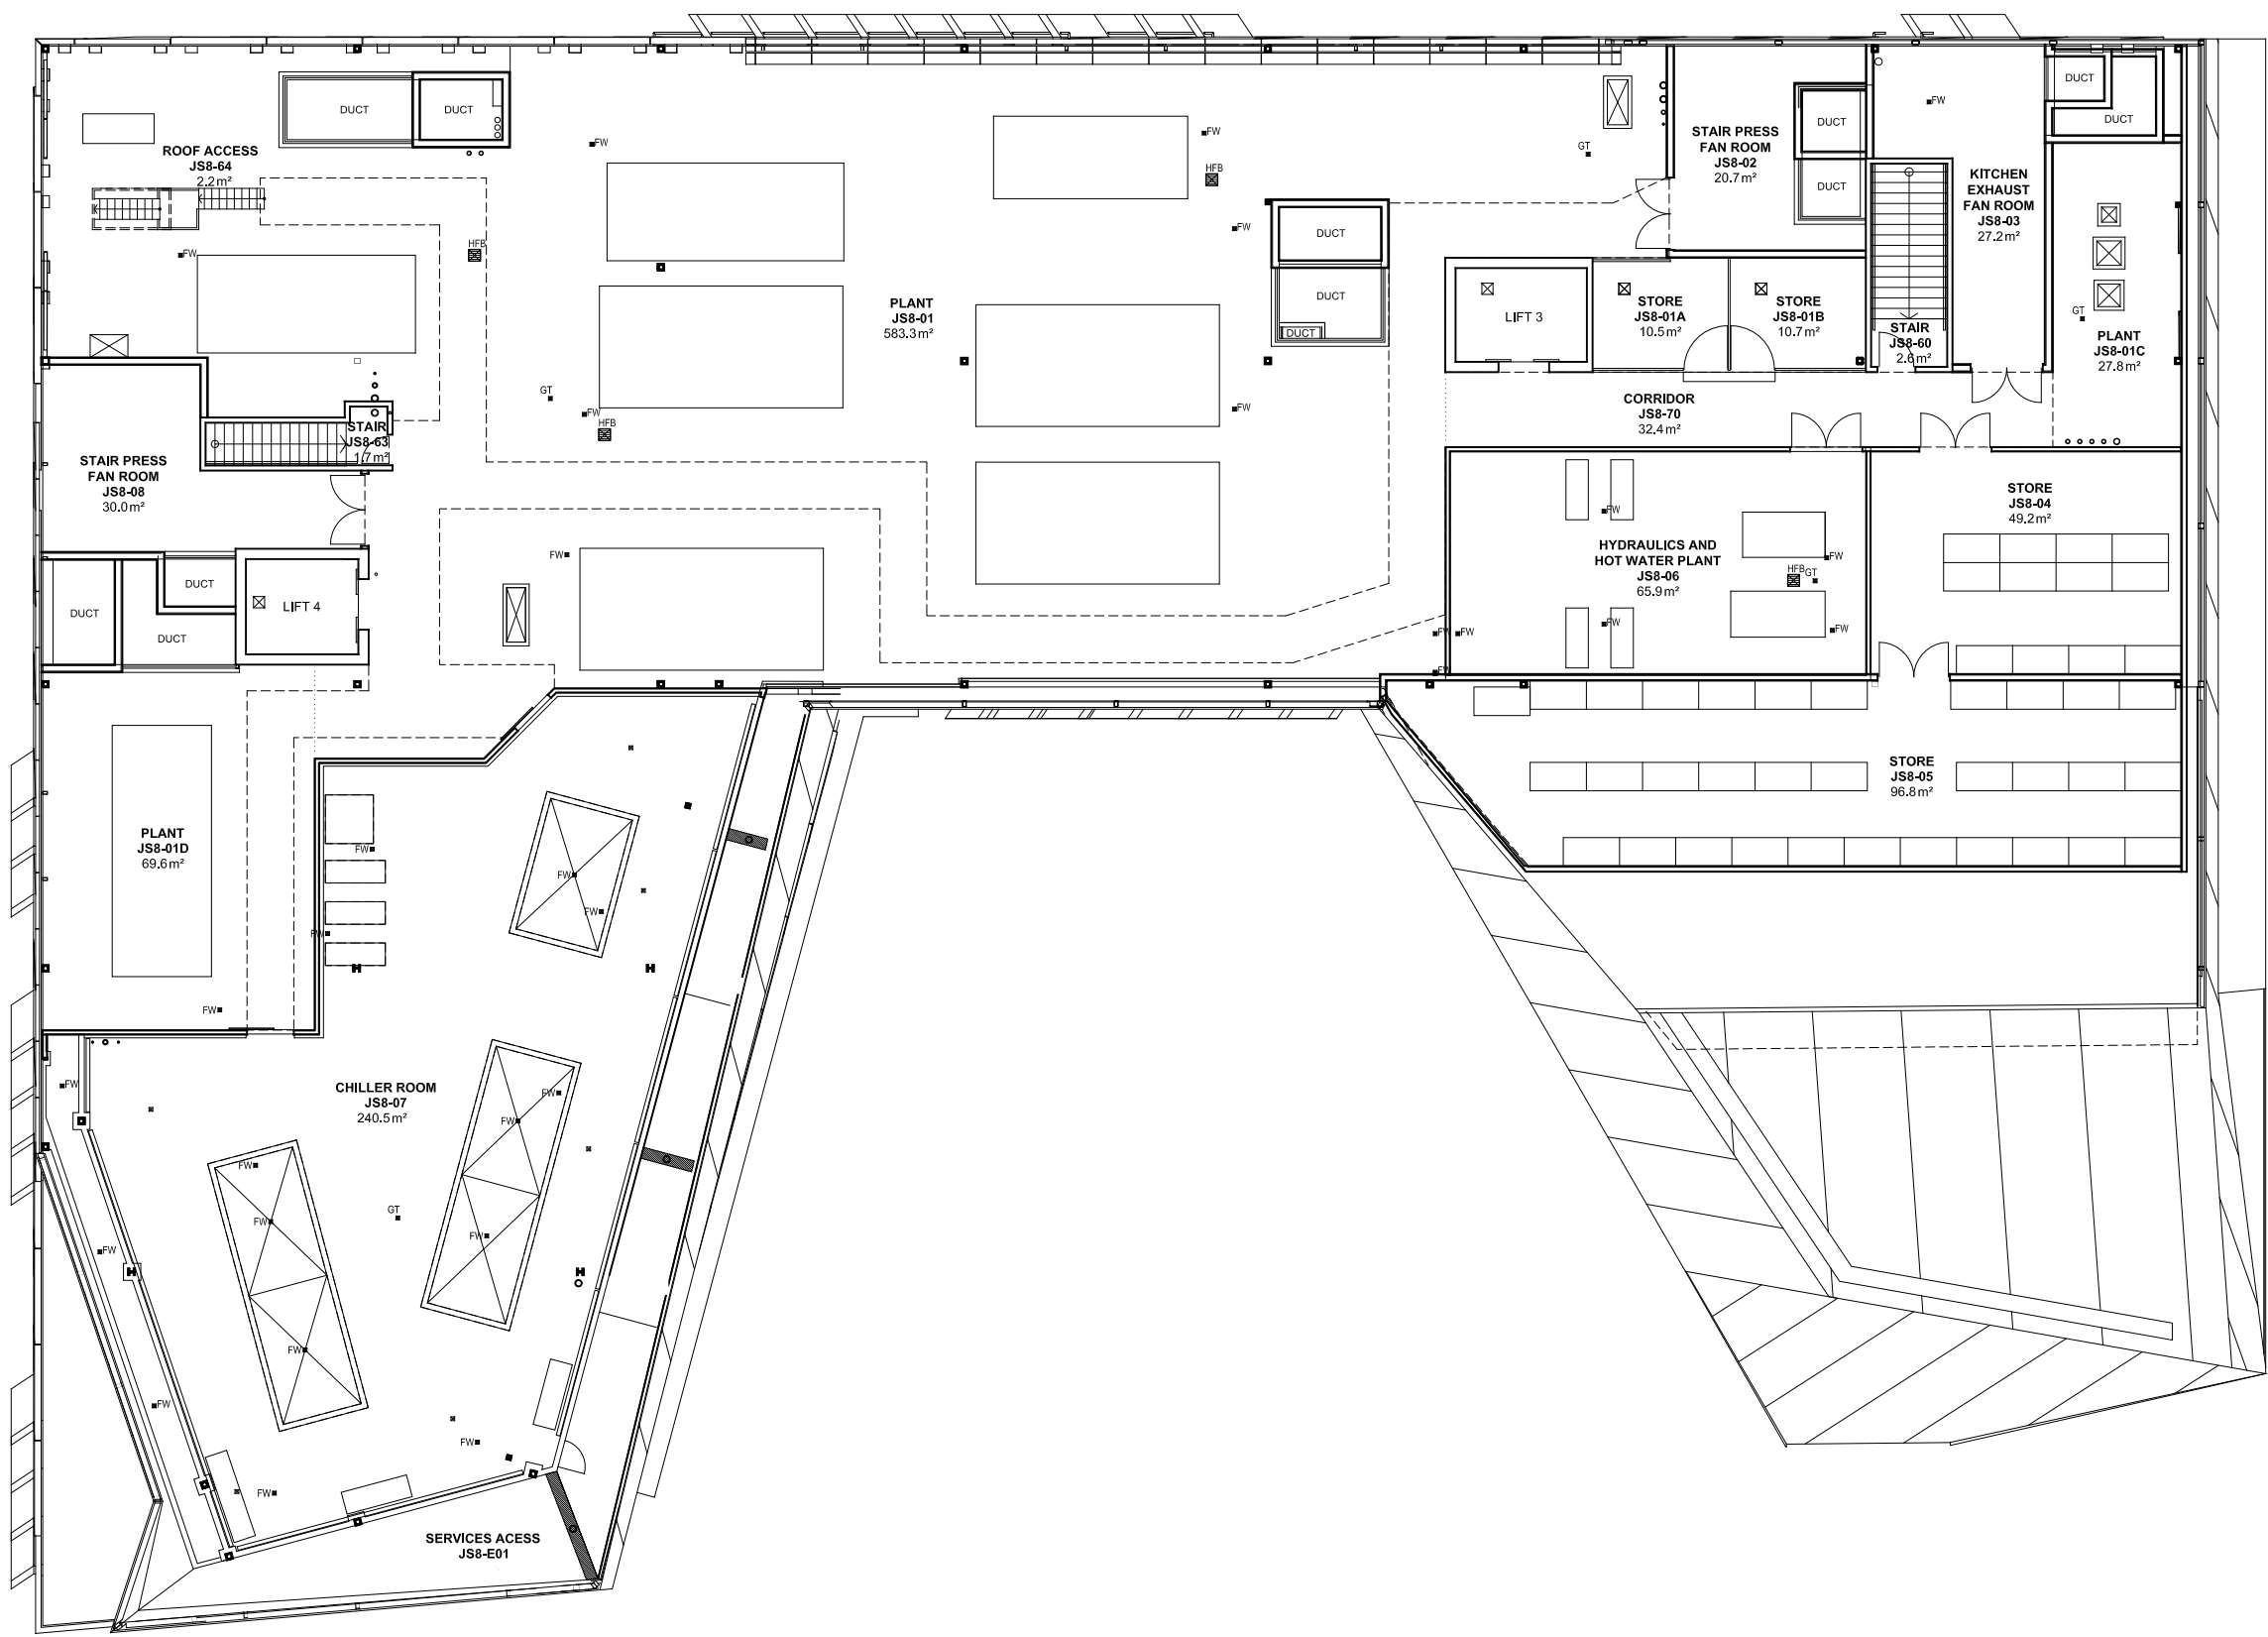

2 4 6 8 10m 20 40 60

NOTES:
 Building Records drawings remain the property of the University of South Australia and must be returned upon request.
 These drawings may be inaccurate, and are subject to change without notice. Any errors and/or omissions should be reported to the Facilities Management Unit.

UNIVERSITY OF
SOUTH AUSTRALIA

FACILITIES
MANAGEMENT
UNIT
101 Currie Street,
Adelaide. SA 5000

BUILDING RECORDS
CITY WEST CAMPUS

Building
JEFFREY SMART
BUILDING JS
LEVEL 8

Scale: Refer to scale bar
Last Update: 03/05/2022
Drawn: J Hvalica

Drawing No.: **A725PL08 - W**
Revision: **C**