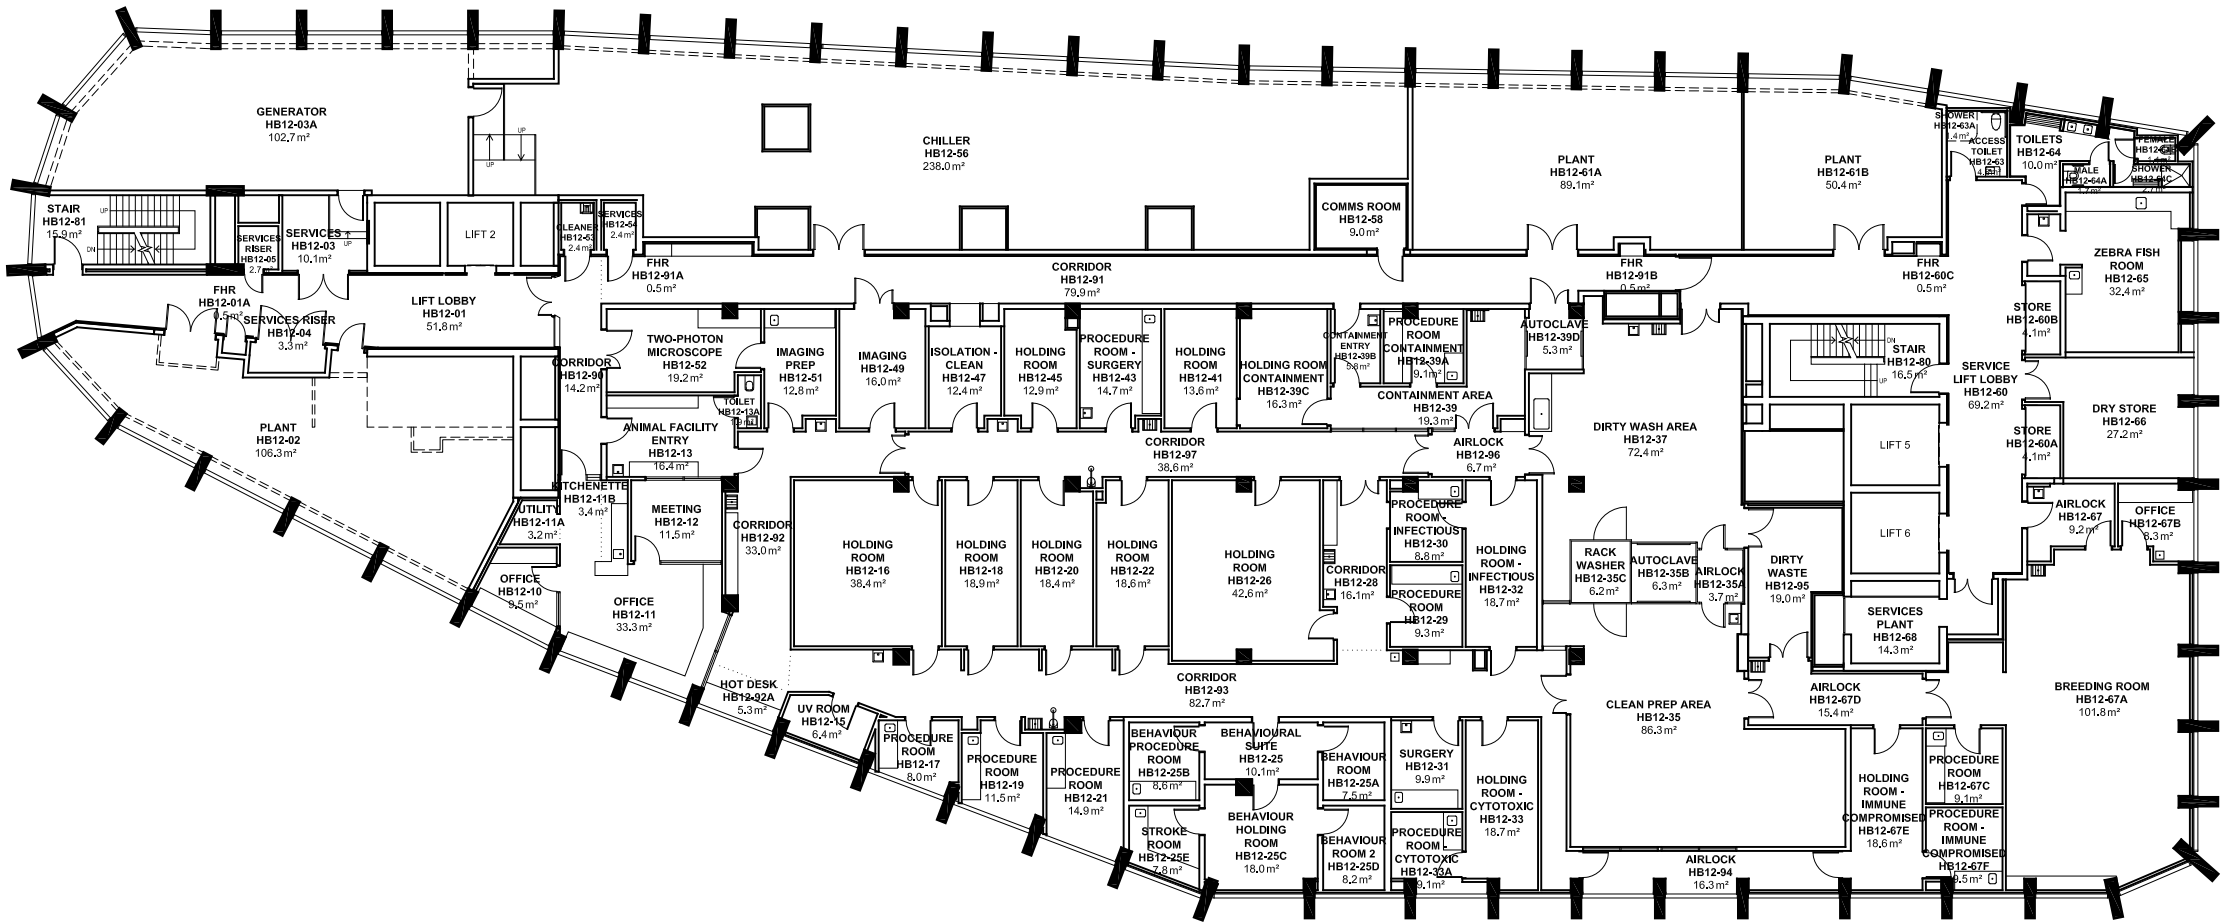

UNIVERSITY OF SOUTH AUSTRALIA

FACILITIES MANAGEMENT UNIT
101 Currie Street, Adelaide, SA 5000

BUILDING RECORDS
CITY WEST CAMPUS

Building
BRADLEY BUILDING
BUILDING HB
LEVEL 12

Scale: Refer to scale bar
Drawn: J Hvalica

Last Update:
02/02/2021

Drawing No.: A729PL12 - W
Revision: D