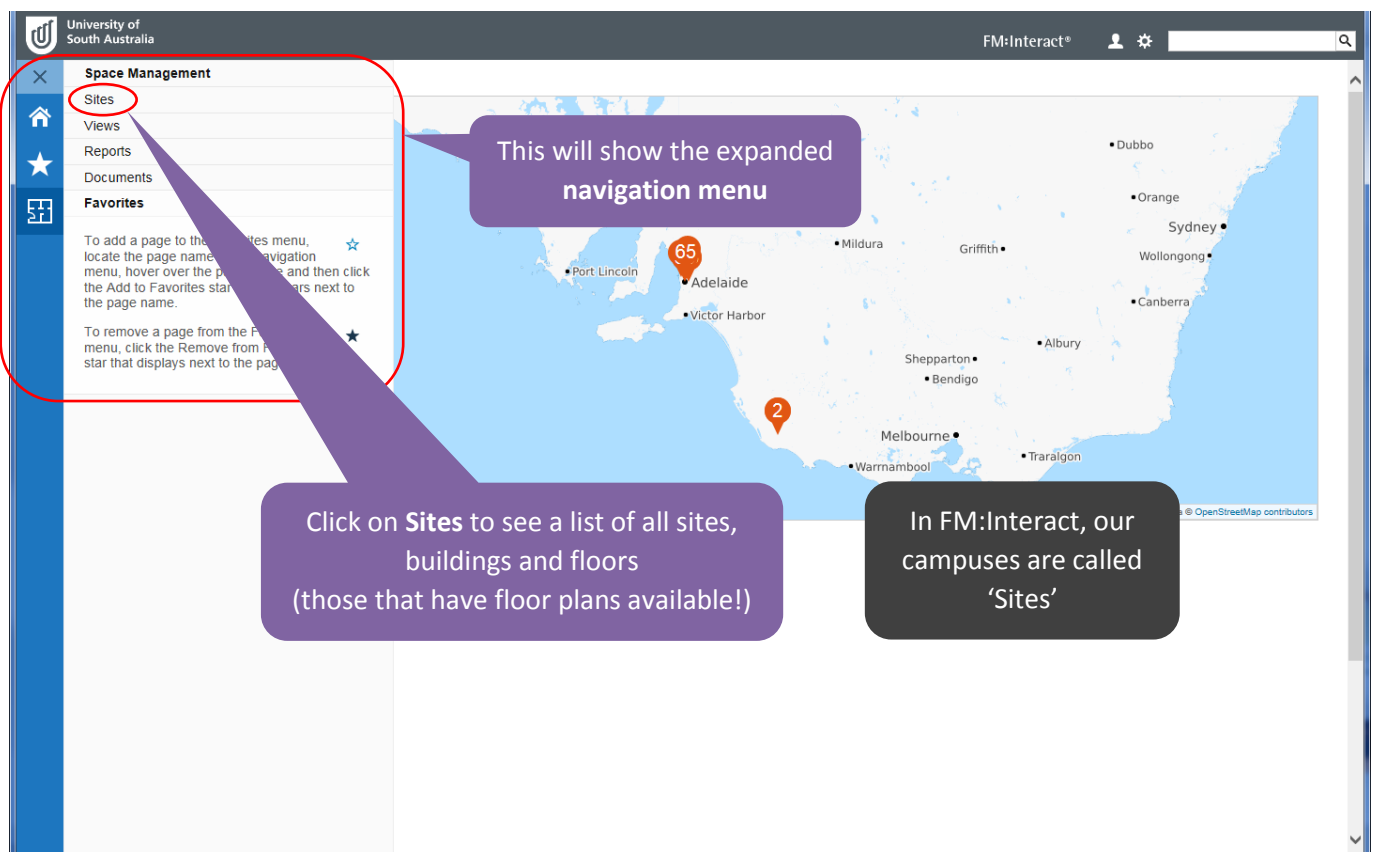

Space Management functions