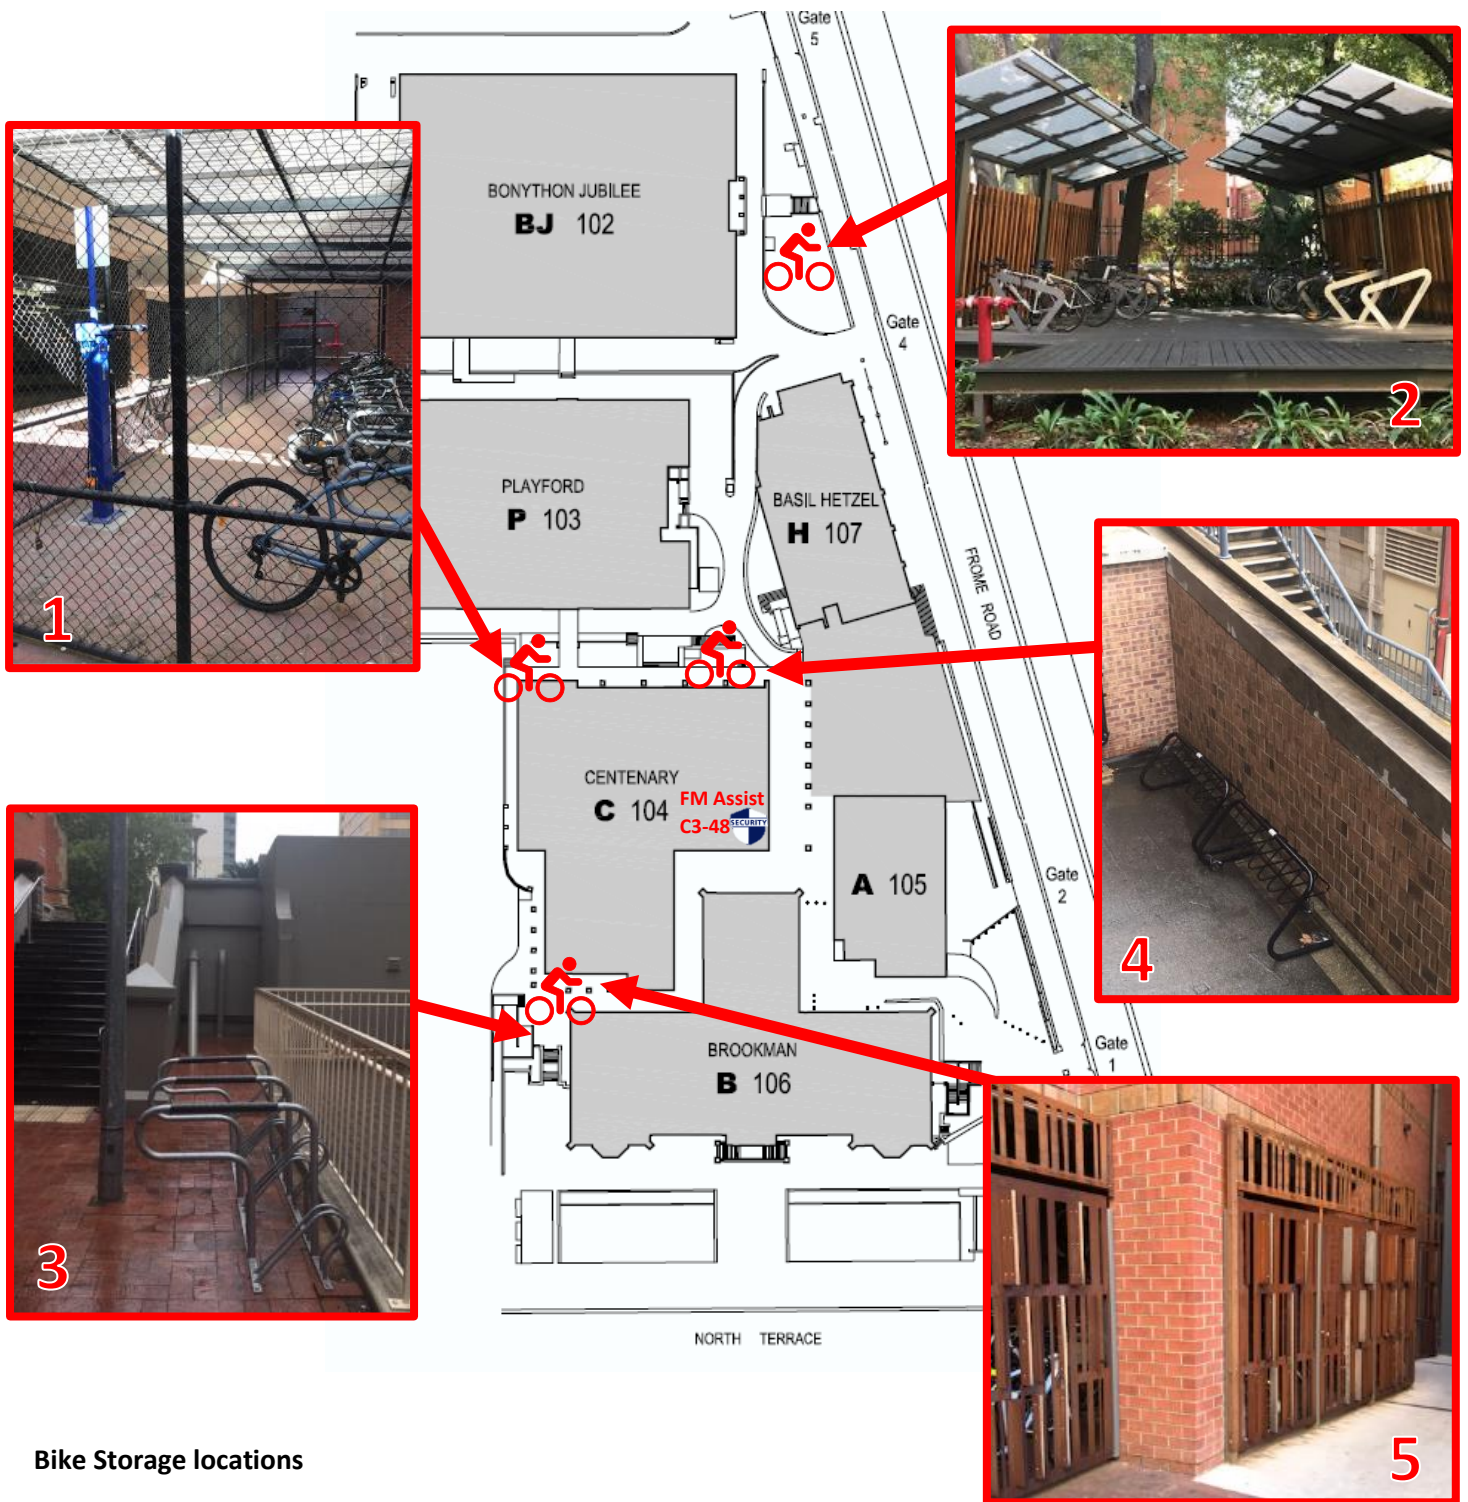

Bike Storage Locations – City East Campus

Bike Storage locations

1. Centenary level 2 – secure bike cage
2. BJ Building/Gate 4 – open area bike racks
3. Centenary level 2 – open area bike racks
4. Brookman level 3 – open area bike racks
5. Centenary level 3 – secure bike cage

Access to bike cages is with student/staff ID cards. Attend your local FM Assist office for access.

All bikes must be individually secured in every location, a D lock is recommended.

Bike repair station located in Centenary level 2 bike cage (location number 1 on map).

D Lock